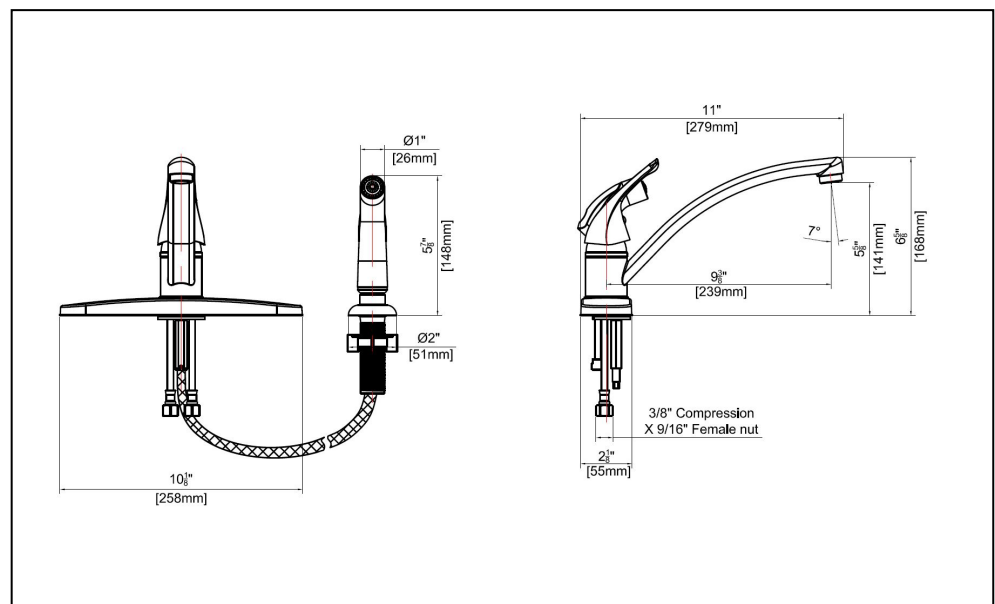

KITCHEN FAUCET

- **Classic Collection**
- **Single-Handle Deck Mount**
- **2 or 4-Hole Installation**

STANDARD SPECIFICATIONS

- Metal lever handle
- Ceramic disc cartridge
- Side-spray with matching finish spray head
- 1.8gpm max @ 60psi

FINISHES INCLUDE

- Chrome (UF10240)
- Stainless steel (UF10243)
- Oil rubbed bronze (UF10245)

WARRANTY

- Limited lifetime warranty on workmanship and materials to the original purchaser

COMPLIES WITH

- NSF 61-9
- ASME A112.18.1
- CSA B125.1
- cUPC
- AB1953

tel. 888-OK-ULTRA (658-5872) • fax. 949-252-9989 • <http://www.ultrafaucets.com>

This specification is provided for reference only. Ultra Faucets reserves the right to modify specifications and materials without notice or obligation.