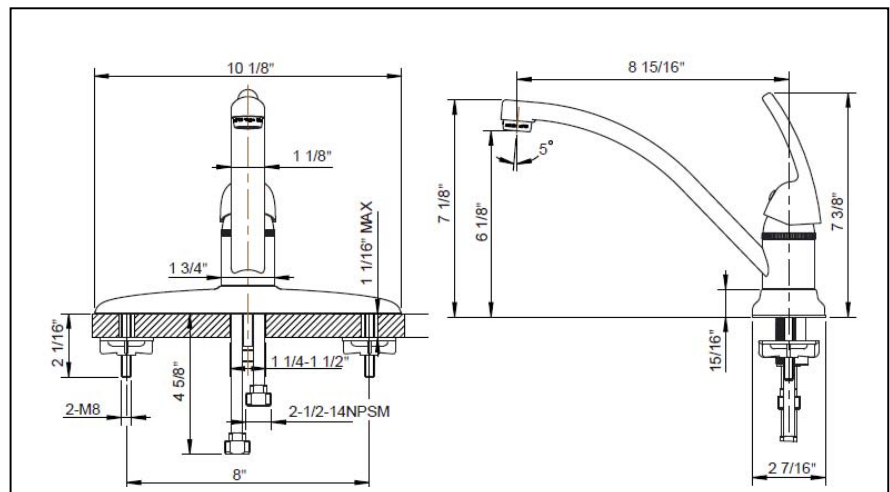

COMPLIES WITH

- NSF 61-9
- ASME A112.18.1
- CSA B125.1
- IAPMO/UPC/cUPC
- AB1953
- ADA

tel. 888-OK-ULTRA (658-5872) • fax. 949-252-9989 • <http://www.ultrafaucets.com>

This specification is provided for reference only. Ultra Faucets reserves the right to modify specifications and materials without notice or obligation.