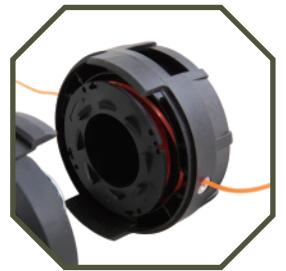

16 In. Brushless String Trimmer

Rugged. Affordable. Durable.

16 In. Brushless String Trimmer

Are you tired of wrestling with heavy, cumbersome, corded string trimmers that make yard work feel like a burden? Say goodbye to the struggle and hello to effortless precision with our state-of-the-art 40V Lithium Handheld String Trimmer! The T4016S Full Boar 40V cordless String Trimmer provides environmental friendliness, quieter operation and ease of use compared to traditional gas-powered trimmers and offers the same performance as gas ones. Using a 40V 2.0Ah rechargeable battery and featuring an intelligent brushless motor, this trimmer offers extended run times, reduced noise levels, and ensures a longer motor lifespan. Experience enhanced performance and durability for all your yard needs. With auto-feed head, no need to manually advance the line, with just a tap on the ground, you can load more line hassle-free, and only focus on achieving a beautiful trimming job. Whether you're clearing your lawn or tidying up your garden, our lightweight string trimmer design ensures a comfortable and secure grip, forget about hand fatigue and enjoy putting the finishing touches on your outdoor space pain-free. 3 adjustable cutting widths, provides versatile trimming options, and higher performance. Upgrade to the T4016S Full Boar 40V cordless String Trimmer today and breeze through your outdoor chores with ease!