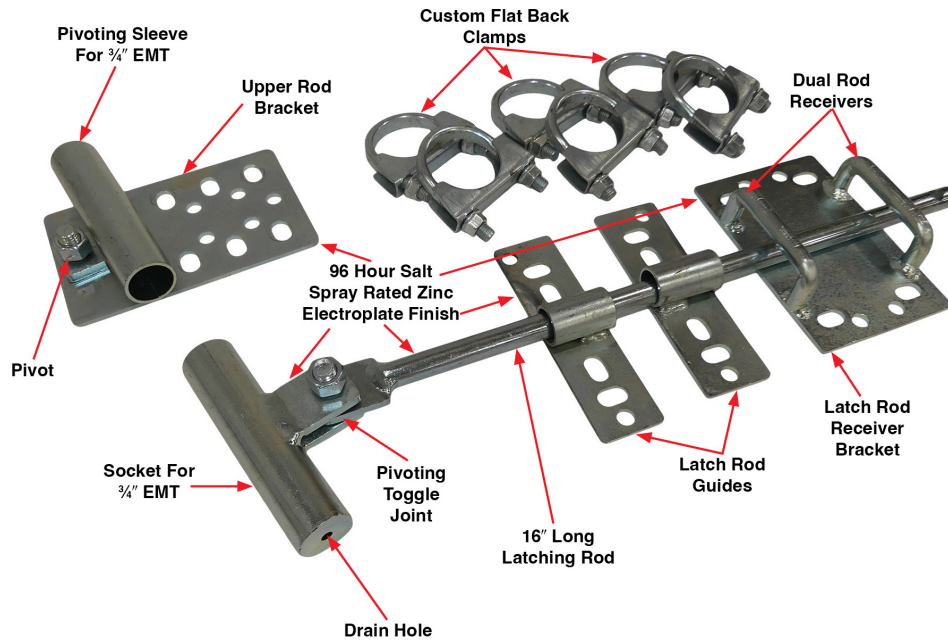

TECH TEAM[®]

PURPOSE BUILT

FARM GATE LATCHES

#932 COWBOY LATCH

#929 CANE BOLT

#930 SLIDE BOLT