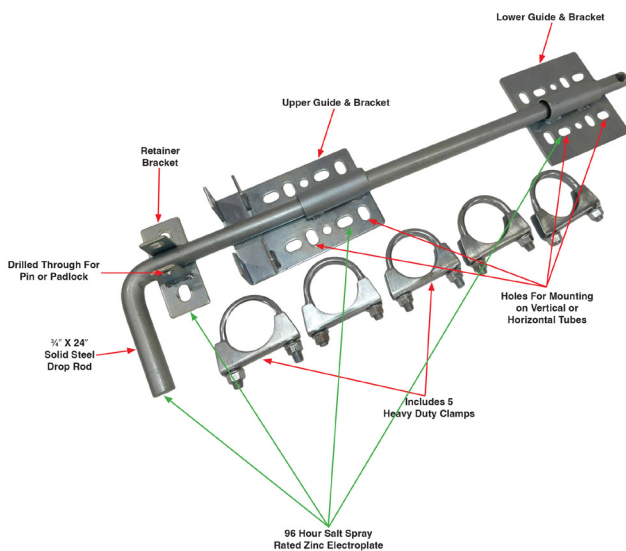

TECH TEAM[®]

PURPOSE BUILT

FARM GATE LATCHES

#932 COWBOY LATCH

#929 CANE BOLT

#930 SLIDE BOLT