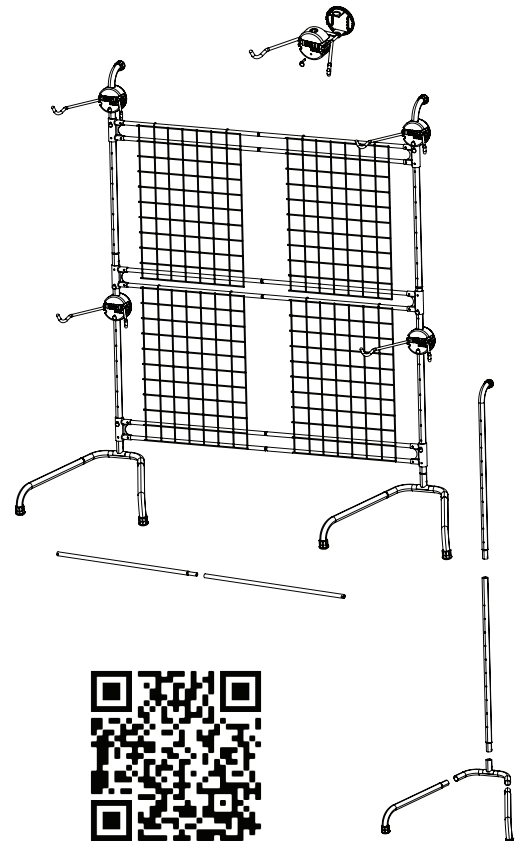

Bike Tree Heavy-Duty Ultra Max

Get organized with a smarter storage system, providing the ability to store bikes, tools, and equipment. The Bike-Tree HD Ultra Max is simple to install, requires no hardware to setup, it creates a safe and sturdy balance for 2 bikes and provides you with a customizable storage option for every activity – from lawn care tools to canoes/kayaks or even a ladder and everything in between. The Bike-Tree HD Ultra Max is manufactured from American heavy-duty powder-coated tubular steel. It snaps together in minutes with no mounting required; it has rotating hubs (up to 20 degrees) to allow for the storage of a variety of frames including women’s bikes and beach cruisers. This storage system can transform any type of living space, into a clean and organized area.

UPC 024767000196

SKU BT-13

Unit Cost \$433.00

MSRP \$569.00

Shipping Weight 72lbs

Product Dimensions 91" L x 24" x 82" | Wire Grid: 96" x 62"

Packaging Dimensions 50" L x 8" x 24"

FOB Tempe, AZ