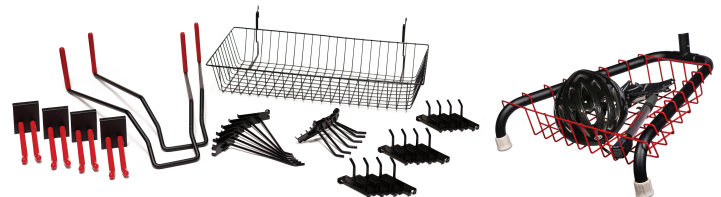

Bike Tree Heavy-Duty Ultra Max

Get organized with a smarter storage system, providing the ability to store bikes, tools, and equipment. The Bike-Tree HD Ultra Max is simple to install, requires no hardware to setup, it creates a safe and sturdy balance for 2 bikes and provides you with a customizable storage option for every activity – from lawn care tools to canoes/kayaks or even a ladder and everything in between. The Bike-Tree HD Ultra Max is manufactured from American heavy-duty powder-coated tubular steel. It snaps together in minutes with no mounting required; it has rotating hubs (up to 20 degrees) to allow for the storage of a variety of frames including women’s bikes and beach cruisers. This storage system can transform any type of living space, into a clean and organized area.

included

- | | |
|--|--|
| 6 2" x 1/4" hooks | 3 8" x 1/4" hooks |
| 3 4" x 1/4" hooks | 4 6" ski hooks |
| 1 black wall wire basket
24" x 12" x 4" | 2 red floor wire baskets
26" x 16" x 4" |
| 2 bike hanger rods | 2 large hanger rods |

UPC 024767000196

SKU BT-13

Unit Cost \$433.00

MSRP \$569.00

Shipping Weight 72lbs

Product Dimensions 91" L x 24" x 82" | Wire Grid: 96" x 62"

Packaging Dimensions 50" L x 8" x 24"

FOB Tempe, AZ