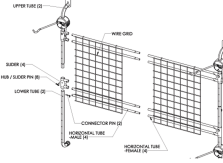

- + **engineered in USA**
  Innovative designers and engineers

Get Organized
bike-tree.com

PRODUCT SPECIFICATIONS

UPC 024767000226

SKU BT-10

Unit Cost $150.00

MSRP $250.00

Shipping Weight 40lbs

Product Dimensions 76" W x 58" x 18"

Packaging Dimensions 32" W x 23" x 4"

FOB Tempe, AZ