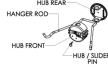

Assembly Instructions

- + **engineered in USA**
  Innovative designers and engineers

Get Organized
bike-tree.com

PRODUCT SPECIFICATIONS

UPC 024767000226

SKU BT-10

Unit Cost $150.00

MSRP $250.00

Shipping Weight 40lbs

Product Dimensions 76" W x 58" x 18"

Packaging Dimensions 32" W x 23" x 4"

FOB Tempe, AZ