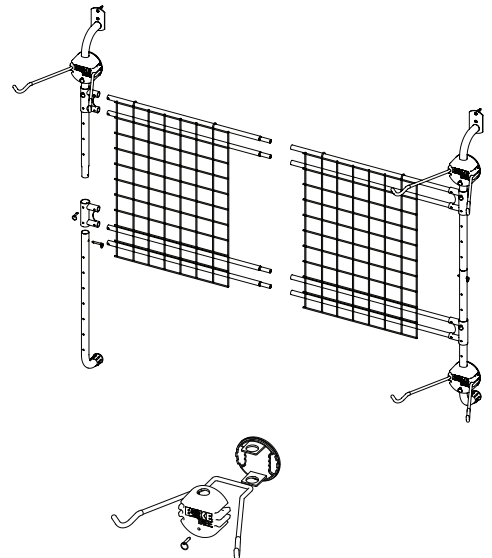

SureTrak Corporation

1701 W. 10th St #18, Tempe, AZ USA 85281
P. 480.968.2656 • E. gfickett@suretrakcorp.com

Copyright © 2022 SureTrak Corporation - All Rights Reserved