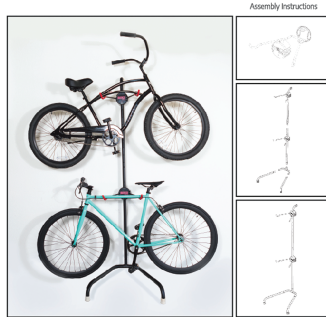

bike-tree.com

PRODUCT SPECIFICATIONS

UPC 024767000035

SKU HD-101

Unit Cost $58

MSRP $116

Shipping Weight 18lbs

Product Dimensions 82" H x 25" x 26"

Packaging Dimensions 41" L x 16" x 5"

FOB Tempe, AZ