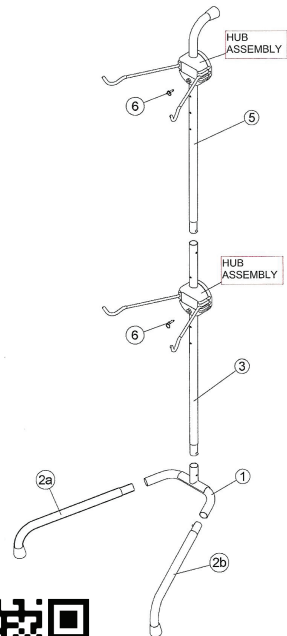

SureTrak Corporation
1701 W. 10th St #18, Tempe, AZ USA 85281
P. 480.968.2656 • E. gfickett@suretrakcorp.com
Copyright © 2022 SureTrak Corporation - All Rights Reserved