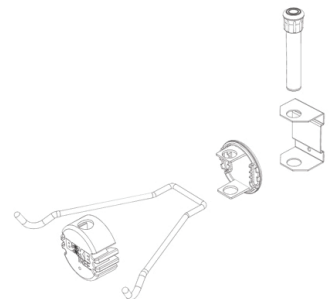

Bike-Tree Solo Wall Mount

The Bike-Tree Solo Wall Mount is made and assembled in the USA. Bike-Tree Solo is a clever bike storage system that saves space and is ideal for apartments, bedrooms, lofts, condos, dorms, and garages. This bicycle storage wall mount unit has a rotating hub that allows for the storage of any type of bike, including women's and beach cruisers. Manufactured from heavy duty powder-coated tubular steel. Snaps together in minutes. Wall-mounted and compact, the hub storage system allows you to store your bicycle quickly, easily, and efficiently. It also includes mounting hardware.

bike-tree.com

Say Hello to Bike-Tree Solo Wall Mount

Assembly Instructions

- light weight**
Light weight wall unit
- max hold weight**
50 lbs
- quality materials**
Heavy-duty steel made with a powdercoat finish
- secure**
Create safe and sturdy balance with one bike
- quick assembly**
Clickable system that allows fast assembly
- engineered in USA**
Innovative designers and engineers

Unit can be used with any size or style bike including ebikes.

Bike-Tree™ by SureTrak™ Organizers LLC.
Engineered in the USA. Made in China.
This product is intended for indoor use with a maximum weight of 50 lbs.

bike-tree.com

PRODUCT SPECIFICATIONS

UPC 024767000172

SKU	BT-05
Unit Cost	\$18.50
MSRP	\$35.00
Shipping Weight	5lbs
Product Dimensions	15" W x 14" x 7"
Packaging Dimensions	15" W x 15" x 5"

FOB Tempe, AZ

SureTrak Corporation