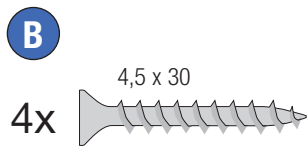

(metrisch • metric)