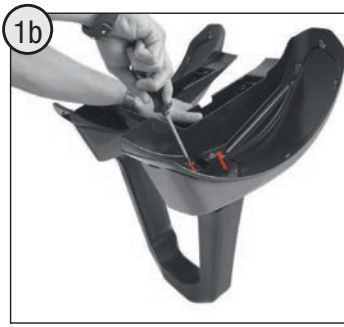

(metrisch • metric)