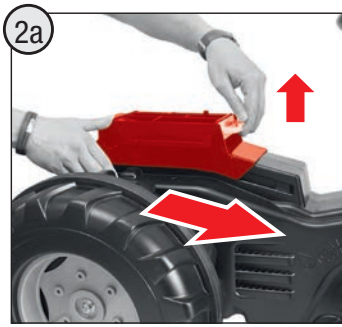

(metrisch • metric)