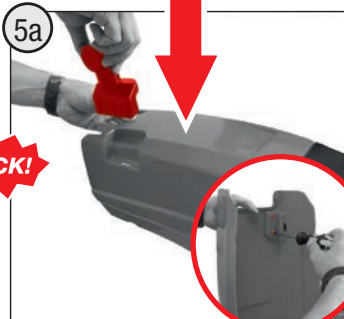

(metrisch • metric)