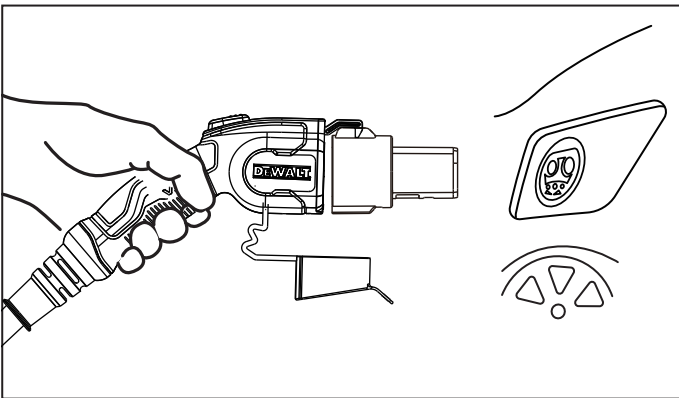

Step 2: Firmly plug in the adapter into your electric vehicle.

Note: This adapter is not compatible with CCS1 & Mennekes Type 2 plug.

Service Information

Whether you need technical advice, repair or genuine factory replacement parts, contact the manufacturer at 1-855-815-1171 or support@dewaltevcharger.com

Three Years Limited Warranty

The manufacturer warrants this product against defects in material and workmanship for a period of three (3) years from the date of retail purchase by the original end-user purchaser ("Warranty Period").

If there is a defect and a valid claim is received within the Warranty Period, the defective product can be repaired, replaced or refunded, without charge, in the following ways: (1) Return the product to the manufacturer for repair, replacement or refund at manufacturer's option. Proof of purchase may be required by manufacturer. (2) Return the product to the retailer where product was purchased for an exchange (provided that the store is a participating retailer). Returns to retailer should be made within the time period of the retailer's return policy for exchanges only (usually 30 to 90 days after the sale). Proof of purchase may be required. Please check with the retailer for their specific return policy regarding returns that are beyond the time set for exchanges.

This warranty does not apply to: accessories, bulbs, fuses and batteries; defects resulting from normal wear and tear, accidents; damages sustained during shipping; alterations; unauthorized use or repair; neglect, misuse, abuse; and failure to follow instructions for care and maintenance for the product.

This warranty gives you, the original retail purchaser, specific legal rights and you may have other rights which vary in certain states or provinces. This product is not intended for commercial use.

90 DAYS Refund Policy

If you are not completely satisfied with the performance of this product for any reason, you can return it within ninety (90) days from the date of purchase with a receipt for a full refund.

Please visit our website www.DEWALT.com/register to register your new DEWALT product and to be kept up to date on new products and special offers.

Specifications

Model:	DAPAEV05TS
Voltage	Max. 240V AC
Current	Max. 60A
Working Temperature	-22 °F to + 122 °F (-30 °C to + 50 °C)