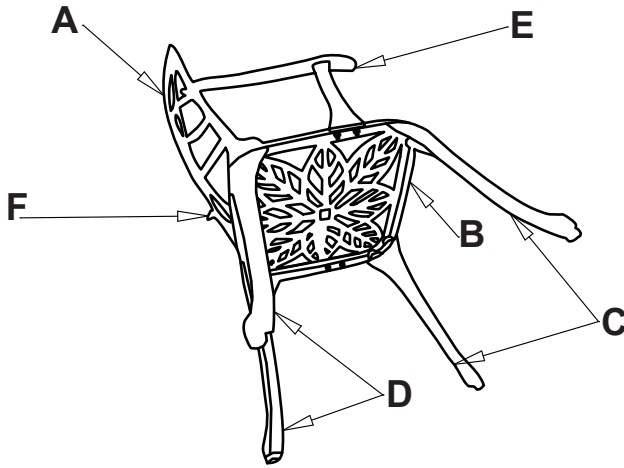

Part Number	Images and Sizes	Qty.
A		1
B		1
C		2
D		2

M	M8	10	I	M6	6	E		1
N	M8	10	J	M6	6	F		1
O	M6	6	K	M6*25	4	G	M6*30	2
P	M8	10	L	M8	10	H	M6	6