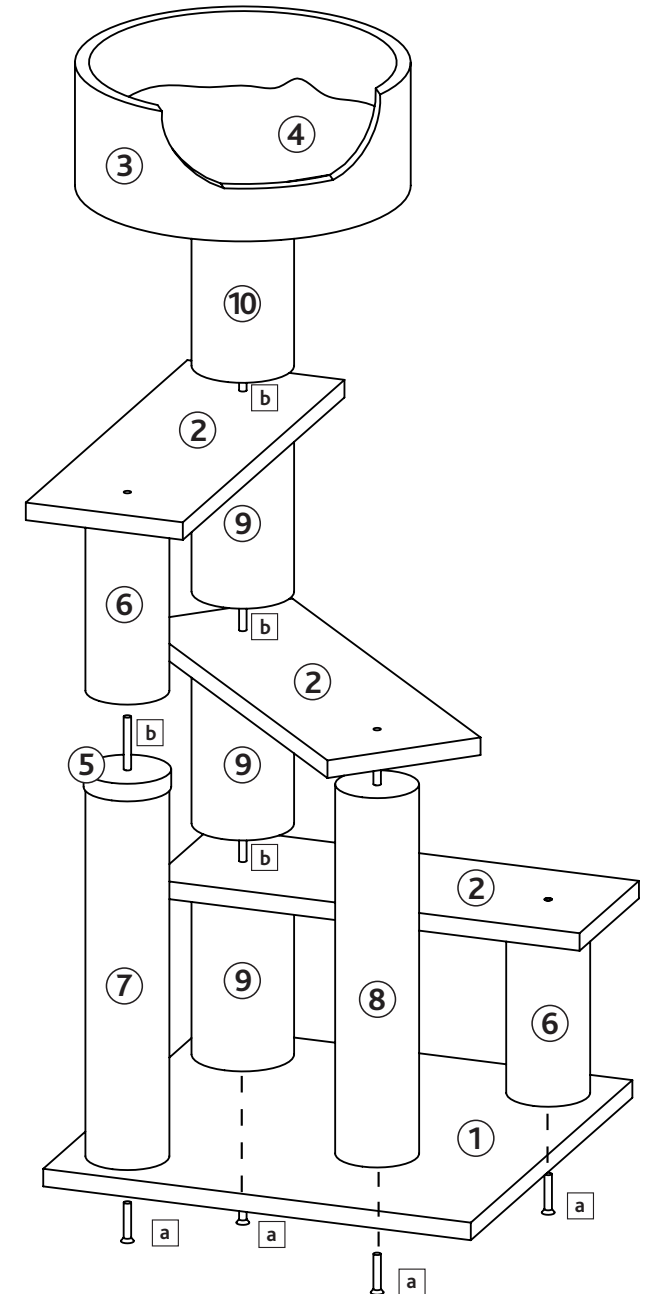

Item No.	Scratching Post	Color	Height	Color Code	
4497	Tulia Senior	beige	40 inch (102 cm)	3	
		gray		4	

Pos. No.	Description	Measurement in mm	Quantity	Item No. -3	Item No. -4
Pos. 1	Bottom Plate	20 × 20 × 0.75 in. (51 × 51 × 2 cm)	1	44973-10	44974-10
Pos. 2	Platform	19.5 × 7.25 × 0.75 in. (50 × 19 × 2 cm)	3	44973-11	44974-11
Pos. 3	Top Bed	14 × 5.5 in. (36 × 14 cm)	1	44973-12	44974-12
Pos. 4	Cushion	∅ 12.75 in. (∅ 33 cm)	1	44973-13	44974-13
Pos. 5	Wooden Plate	∅ 3.5 × 0.75 in. (∅ 9 × 2 cm)	1	44973-14	44974-14
Pos. 6	Post with Spacer Bolt	∅ 3.5 × 7.75 in. (∅ 9 × 20 cm)	2	44973-15	44974-15
Pos. 7	Post	∅ 3.5 × 16.5 in. (∅ 9 × 42 cm)	1	44973-16	44974-16
Pos. 8	Post with Spacer Bolt	∅ 3.5 × 21.5 in. (∅ 9 × 42 cm)	1	44973-17	44974-17
Pos. 9	Post	4.5 × 7.75 in. (∅ 11.5 × 20 cm)	3	44974-18	
Pos. 10	Post with Spacer Bolt	4.5 × 7.75 in. (∅ 11.5 × 20 cm)	1	44973-19	44974-19
Pos. a	Countersunk Screw	M8 × 1.5 in. (M8 × 40 mm)	4	44973-20	44974-20
Pos. b	Thread rod	M8 × 2.25 in. (M8 × 60 mm)			

USA Advice:

This product should be assembled by an adult.