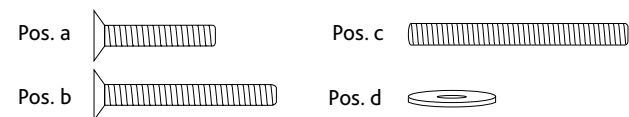

Item No.	Scratching Post	Height	Color	Color Code
4473	Roma XL	70.25 in. (178 cm)	cream	3
			gray	4

Pos. No.	Description	Measurement	Quantity	Item No. 3	Item No. 4
Pos. 1	Bottom plate	19.6 × 19.6 in. (50 × 50 cm)	2	44733-10	44734-10
Pos. 2	Lying plate, small	9.8 × 9.8 in. (25 × 25 cm)	2	44733-11	44734-11
Pos. 3	Lying plate, large	19.6 × 9.8 in. (50 × 25 cm)	2	44733-12	44734-12
Pos. 4	Lying plate, round with toy	ø 11.8 in. (ø 30 cm)	2	44733-13	44734-13
Pos. 5	Lying plate, round with rim	ø 11.8 in. (ø 30 cm)	1	44733-14	44734-14
Pos. 6	Cave, small	ø 11.8 × 9.8 in. (ø 30 × 25 cm)	1	44733-20	44734-20
Pos. 7	Cave, large	13.7 × 13.7 × 9.8 in. 35 × 35 × 25 cm	1	44733-21	44734-21
Pos. 8	Post with plush	ø 2.75 × 9.8 in. (ø 7 × 25 cm)	1	44733-30	44734-30
Pos. 9	Post with plush	ø 2.75 × 10 in. (ø 7 × 25,5 cm)	1	44733-31	44734-31
Pos. 10	Post with plush	ø 2.75 × 12.5 in. (ø 7 × 32 cm)	2	44733-32	44734-32
Pos. 11	Post	ø 2.75 × 12.9 in. (ø 7 × 33 cm)	1	44733-33	44734-33
Pos. 12	Post with spacer bolt	ø 2.75 × 13.7 in. (ø 7 × 35 cm)	3	44733-34	44734-34
Pos. 13	Post	ø 2.75 × 14.9 in. (ø 7 × 38 cm)	1	44733-35	44734-35
Pos. 14	Post	ø 2.75 × 15.7 in. (ø 7 × 40 cm)	6	44733-36	44734-36
Pos. 15	Hammock	ø 11.8 in. (ø 30 cm)	1	44733-40	44734-40
Pos. a	Screw Set		8+1	44733-60 44733-60 44733-60	44734-60 44734-60 44734-60
Pos. b	Screw Set		1		
Pos. c	Screw Set		9+1		