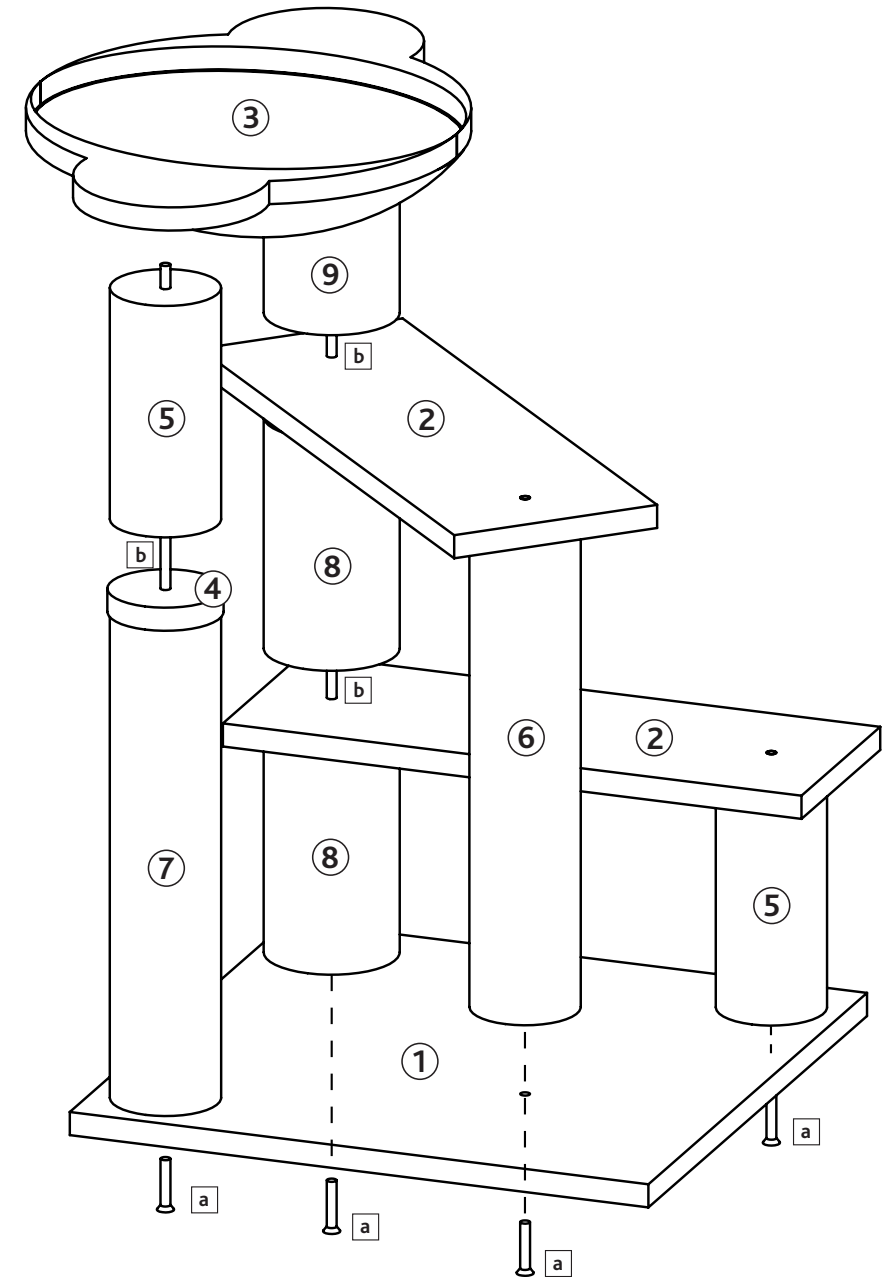

Item No.	Scratching Post	Color	Height
44544	Baza Senior	cream	27.5 inch (70 cm)

Pos. No.	Description	Measurement	Quantity	Item No.
Pos. 1	Bottom Plate	19.5 × 19.5 × 0.75 in. (50 × 50 × 2 cm)	1	44544-10
Pos. 2	Platform	20 × 7.25 × 0.75 in. (51 × 19 × 2 cm)	2	44544-11
Pos. 3	Hammock	20.75 × 15.75 in. (53 × 40 cm)	1	44544-12
Pos. 4	Wooden Plate	∅ 3.5 in. (∅ 9 cm)	1	44544-13
Pos. 5	Post with Spacer Bolt	∅ 3.5 × 7.75 in. (∅ 9 × 20 cm)	2	44544-14
Pos. 6	Post with Spacer Bolt	3.5 × 16.5 in. (∅ 9 × 42 cm)	1	44544-15
Pos. 7	Post	3.5 × 16.5 in. (∅ 9 × 42 cm)	1	44544-16
Pos. 8	Post, Plush Covered	4.5 × 7.75 in. (∅ 11.5 × 20 cm)	2	44544-17
Pos. 9	Post, Plush Covered with Spacer Bolt	4.5 × 7.75 in. (∅ 11.5 × 20 cm)	1	44544-18
Pos. a	Countersunk Screw	M8 × 1.75 in. (M8 × 45 mm)	4	44544-20
Pos. b	Thread Rod	M8 × 3 in. (M8 × 80 mm)	3	

**USA Advice:**

This product should be assembled by an adult.