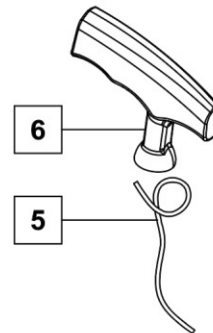

SPARE PARTS / STARTING MECHANISM

STARTER ASSEMBLY

Part Number: 20077165

No.	Description	Qty
1	Screw M5x20	7
2	Starter Housing Frame	1
3	Starter Housing	1
4	Pull Cord Sheath	1
5	Starter Pull Cord	1
6	Starter Handle	1
7	Coil Spring	1
8	Coil Spring Cover	1
9	Starter Pulley	1
10	Starter Torsional Spring	1
11	Starter Ratchet	1
12	Starter Dial Claw	2
13	Plate Washer	1
14	Circlip	1

STARTER GRIP AND ROPE ASSEMBLY

Part Number: 68844403

No.	Description	Qty
5	Starter Pull Cord	1
6	Starter Handle	1

SPARE PARTS / STARTING MECHANISM

IGNITION ASSEMBLY

Part Number: 68844402

No.	Description	Qty
37	Igniter	1
36	Screw M4x20	2

ASSEMBLY PARTS LIST

ASSEMBLY PARTS LIST

No.	Description	Qty
1	Screw M5x20	7
2	Starter Housing Frame	1
3	Starter Housing	1
4	Pull Cord Sheath	1
5	Starter Pull Cord	1
6	Starter Handle	1
7	Coil Spring	1
8	Coil Spring Cover	1
9	Starter Pulley	1
10	Starter Torsional Spring	1
11	Starter Ratchet	1
12	Starter Dial Claw	2
13	Plate Washer	1
14	Circlip	1
15	Air Deflector	1
16	Self-Tapping Screw ST4x10	8
17	Muffler Cover	1
18	Rubber Pad	1
19	Flange Nut M8	1
20	Magneto Rotor	1
21	Oil-Seal $\Phi 12 \times \Phi 22 \times 7$	2
22	Screw M5x35	4
23	Crankcase LH	1
24	Gasket \ Crankcase	1
25	Ball Bearing 6201	1
26	Crank Shaft	1
27	Key 3x5x13	1
28	Bearing $\Phi 8 \times \Phi 11 \times 10$	1
29	Circlip \ Piston Ring	2
30	Piston Pin	1
31	Piston	1
32	Piston Ring	2
33	Gasket \ Cylinder	1
34	Pin $\Phi 3 \times 9$	2
35	Crankcase RH	1

No.	Description	Qty
89	Top Handle Cover Right	1
90	Button Spring	1
91	Fixed Link	1
92	Strip Seal	1
93	Plate Washer	2
94	Worm Wheel	1
95	Left Handed Nut M8	1
96	Micro Switch 2	1
97	Pin	2
98	Volute Right	1
99	Self-Tapping Screw ST5×14	1
100	Torsional Spring	1
101	Worm Wheel Cover	1
102	Worm Wheel Cover Border	1
103	Tube Serpentine	1
104	Safety Grid	1
105	Tube Front Round	1