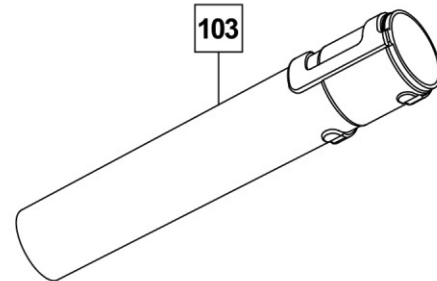

Part Number: 68844401

No.	Description	Qty
103	Tube Serpentine	1
104	Safety Grid	1

TUBE FRONT ROUND

Part Number: 20060071

No.	Description	Qty
105	Tube Front Round	1

SPARE PARTS / FILTER AND ACCESSORIES

AIR FILTER