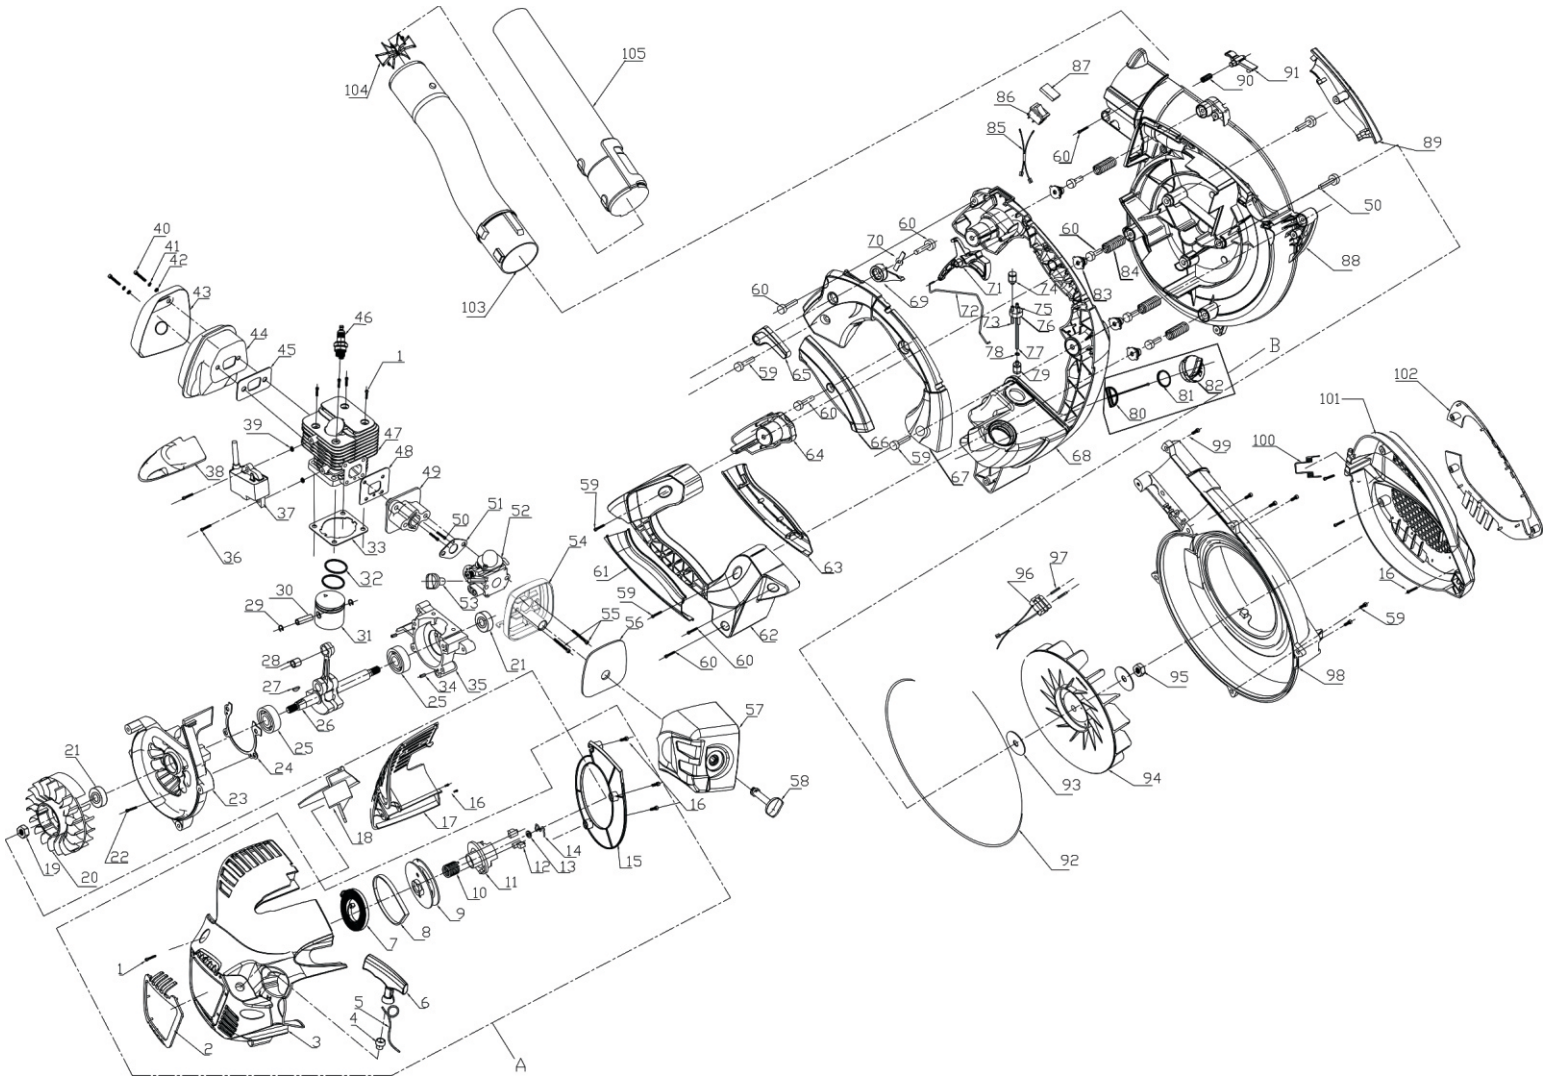

SPARE PARTS / STARTING MECHANISM

STARTER ASSEMBLY

Part Number: 20077165

No.	Description	Qty
1	Screw M5x20	7
2	Starter Housing Frame	1
3	Starter Housing	1
4	Pull Cord Sheath	1
5	Starter Pull Cord	1
6	Starter Handle	1
7	Coil Spring	1
8	Coil Spring Cover	1
9	Starter Pulley	1
10	Starter Torsional Spring	1
11	Starter Ratchet	1
12	Starter Dial Claw	2
13	Plate Washer	1
14	Circlip	1

No.	Description	Qty
54	Air Filter Housing Base	1

FUEL FILTER ASSEMBLY

Part Number: 20085776

No.	Description	Qty
73	Air Tube	1
74	Balancer	1
75	Oil Return Pipe	1
76	Fuel Tube Retainer	1
77	Fuel Tube	1
78	Snap Rings	1
79	Filter Fuel	1

ASSEMBLY PARTS LIST

ASSEMBLY PARTS LIST

No.	Description	Qty
1	Screw M5x20	7
2	Starter Housing Frame	1
3	Starter Housing	1
4	Pull Cord Sheath	1
5	Starter Pull Cord	1
6	Starter Handle	1
7	Coil Spring	1
8	Coil Spring Cover	1
9	Starter Pulley	1
10	Starter Torsional Spring	1
11	Starter Ratchet	1
12	Starter Dial Claw	2
13	Plate Washer	1
14	Circlip	1
15	Air Deflector	1
16	Self-Tapping Screw ST4x10	8
17	Muffler Cover	1
18	Rubber Pad	1
19	Flange Nut M8	1
20	Magneto Rotor	1
21	Oil-Seal $\Phi 12 \times \Phi 22 \times 7$	2
22	Screw M5x35	4
23	Crankcase LH	1
24	Gasket \ Crankcase	1
25	Ball Bearing 6201	1
26	Crank Shaft	1
27	Key 3x5x13	1
28	Bearing $\Phi 8 \times \Phi 11 \times 10$	1
29	Circlip \ Piston Ring	2
30	Piston Pin	1
31	Piston	1
32	Piston Ring	2
33	Gasket \ Cylinder	1
34	Pin $\Phi 3 \times 9$	2
35	Crankcase RH	1

No.	Description	Qty
89	Top Handle Cover Right	1
90	Button Spring	1
91	Fixed Link	1
92	Strip Seal	1
93	Plate Washer	2
94	Worm Wheel	1
95	Left Handed Nut M8	1
96	Micro Switch 2	1
97	Pin	2
98	Volute Right	1
99	Self-Tapping Screw ST5×14	1
100	Torsional Spring	1
101	Worm Wheel Cover	1
102	Worm Wheel Cover Border	1
103	Tube Serpentine	1
104	Safety Grid	1
105	Tube Front Round	1