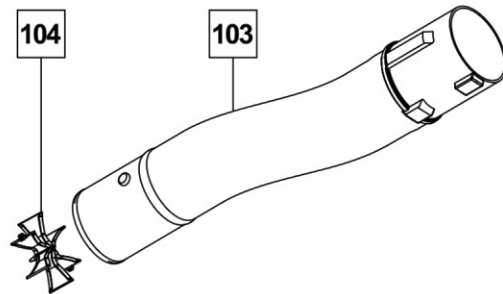

SPARE PARTS / TUBING

TUBE SERPENTINE ASSEMBLY

Part Number: 68844401

No.	Description	Qty
103	Tube Serpentine	1
104	Safety Grid	1