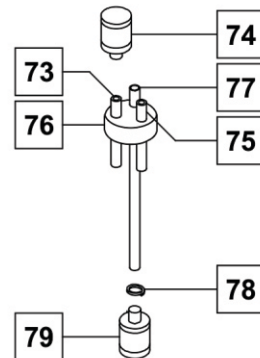

Part Number: 20060004

No.	Description	Qty
56	Air Filter	1

FUEL TANK HOUSING ASSEMBLY

Part Number: 68844405

No.	Description	Qty
57	Air Filter Cover	1
58	Air Filter Knob	1

AIR FILTER HOUSING BASE

Part Number: 20060005

No.	Description	Qty
54	Air Filter Housing Base	1

FUEL FILTER ASSEMBLY

Part Number: 20085776

No.	Description	Qty
73	Air Tube	1
74	Balancer	1
75	Oil Return Pipe	1
76	Fuel Tube Retainer	1
77	Fuel Tube	1
78	Snap Rings	1
79	Filter Fuel	1

ASSEMBLY PARTS LIST

ASSEMBLY PARTS LIST

No.	Description	Qty
1	Screw M5x20	7
2	Starter Housing Frame	1
3	Starter Housing	1
4	Pull Cord Sheath	1
5	Starter Pull Cord	1
6	Starter Handle	1
7	Coil Spring	1
8	Coil Spring Cover	1
9	Starter Pulley	1
10	Starter Torsional Spring	1
11	Starter Ratchet	1
12	Starter Dial Claw	2
13	Plate Washer	1
14	Circlip	1
15	Air Deflector	1
16	Self-Tapping Screw ST4x10	8
17	Muffler Cover	1
18	Rubber Pad	1
19	Flange Nut M8	1
20	Magneto Rotor	1
21	Oil-Seal $\Phi 12 \times \Phi 22 \times 7$	2
22	Screw M5x35	4
23	Crankcase LH	1
24	Gasket \ Crankcase	1
25	Ball Bearing 6201	1
26	Crank Shaft	1
27	Key 3x5x13	1
28	Bearing $\Phi 8 \times \Phi 11 \times 10$	1
29	Circlip \ Piston Ring	2
30	Piston Pin	1
31	Piston	1
32	Piston Ring	2
33	Gasket \ Cylinder	1
34	Pin $\Phi 3 \times 9$	2
35	Crankcase RH	1

No.	Description	Qty
89	Top Handle Cover Right	1
90	Button Spring	1
91	Fixed Link	1
92	Strip Seal	1
93	Plate Washer	2
94	Worm Wheel	1
95	Left Handed Nut M8	1
96	Micro Switch 2	1
97	Pin	2
98	Volute Right	1
99	Self-Tapping Screw ST5×14	1
100	Torsional Spring	1
101	Worm Wheel Cover	1
102	Worm Wheel Cover Border	1
103	Tube Serpentine	1
104	Safety Grid	1
105	Tube Front Round	1