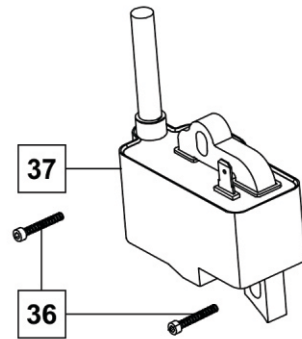

SPARE PARTS / STARTING MECHANISM

STARTER ASSEMBLY

Part Number: 20077165

No.	Description	Qty
1	Screw M5x20	7
2	Starter Housing Frame	1
3	Starter Housing	1
4	Pull Cord Sheath	1
5	Starter Pull Cord	1
6	Starter Handle	1
7	Coil Spring	1
8	Coil Spring Cover	1
9	Starter Pulley	1
10	Starter Torsional Spring	1
11	Starter Ratchet	1
12	Starter Dial Claw	2
13	Plate Washer	1
14	Circlip	1

STARTER GRIP AND ROPE ASSEMBLY

Part Number: 68844403

No.	Description	Qty
5	Starter Pull Cord	1
6	Starter Handle	1

SPARE PARTS / STARTING MECHANISM

IGNITION ASSEMBLY

Part Number: 68844402

No.	Description	Qty
37	Igniter	1
36	Screw M4x20	2

SPARK PLUG

Part Number: 20050466

No.	Description	Qty
46	Spark Plug	1

FLAME OUT SWITCH 1

Part Number: 20050386

No.	Description	Qty
86	Flame Out Switch 1	1

MICRO SWITCH 2

Part Number: 20051412

No.	Description	Qty
96	Micro Switch 2	1

SPARE PARTS / CARBURETOR

CARBURETOR ASSEMBLY

Part Number: 68844404

No.	Description	Qty
52	Carburetor	1
51	Carburetor Gasket	1

SPARE PARTS / TUBING

TUBE SERPENTINE ASSEMBLY