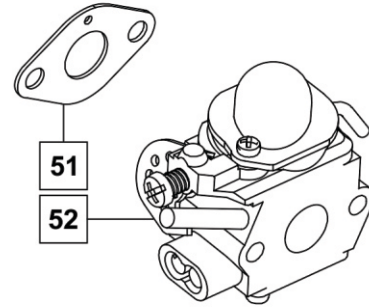

No.	Description	Qty
96	Micro Switch 2	1

SPARE PARTS / CARBURETOR

CARBURETOR ASSEMBLY

Part Number: 68844404

No.	Description	Qty
52	Carburetor	1
51	Carburetor Gasket	1

SPARE PARTS / TUBING

TUBE SERPENTINE ASSEMBLY

Part Number: 68844401

No.	Description	Qty
103	Tube Serpentine	1
104	Safety Grid	1

TUBE FRONT ROUND

Part Number: 20060071

No.	Description	Qty
105	Tube Front Round	1

SPARE PARTS / FILTER AND ACCESSORIES

AIR FILTER