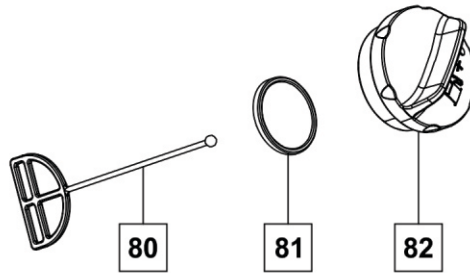

SPARE PARTS / STARTING MECHANISM

STARTER ASSEMBLY

Part Number: 20077165

No.	Description	Qty
1	Screw M5x20	7
2	Starter Housing Frame	1
3	Starter Housing	1
4	Pull Cord Sheath	1
5	Starter Pull Cord	1
6	Starter Handle	1
7	Coil Spring	1
8	Coil Spring Cover	1
9	Starter Pulley	1
10	Starter Torsional Spring	1
11	Starter Ratchet	1
12	Starter Dial Claw	2
13	Plate Washer	1
14	Circlip	1

STARTER GRIP AND ROPE ASSEMBLY

Part Number: 68844403

No.	Description	Qty
5	Starter Pull Cord	1
6	Starter Handle	1

SPARE PARTS / STARTING MECHANISM

IGNITION ASSEMBLY

Part Number: 68844402

No.	Description	Qty
37	Igniter	1
36	Screw M4x20	2

ASSEMBLY PARTS LIST

ASSEMBLY PARTS LIST

No.	Description	Qty
1	Screw M5x20	7
2	Starter Housing Frame	1
3	Starter Housing	1
4	Pull Cord Sheath	1
5	Starter Pull Cord	1
6	Starter Handle	1
7	Coil Spring	1
8	Coil Spring Cover	1
9	Starter Pulley	1
10	Starter Torsional Spring	1
11	Starter Ratchet	1
12	Starter Dial Claw	2
13	Plate Washer	1
14	Circlip	1
15	Air Deflector	1
16	Self-Tapping Screw ST4x10	8
17	Muffler Cover	1
18	Rubber Pad	1
19	Flange Nut M8	1
20	Magneto Rotor	1
21	Oil-Seal $\Phi 12 \times \Phi 22 \times 7$	2
22	Screw M5x35	4
23	Crankcase LH	1
24	Gasket \ Crankcase	1
25	Ball Bearing 6201	1
26	Crank Shaft	1
27	Key 3x5x13	1
28	Bearing $\Phi 8 \times \Phi 11 \times 10$	1
29	Circlip \ Piston Ring	2
30	Piston Pin	1
31	Piston	1
32	Piston Ring	2
33	Gasket \ Cylinder	1
34	Pin $\Phi 3 \times 9$	2
35	Crankcase RH	1

No.	Description	Qty
89	Top Handle Cover Right	1
90	Button Spring	1
91	Fixed Link	1
92	Strip Seal	1
93	Plate Washer	2
94	Worm Wheel	1
95	Left Handed Nut M8	1
96	Micro Switch 2	1
97	Pin	2
98	Volute Right	1
99	Self-Tapping Screw ST5×14	1
100	Torsional Spring	1
101	Worm Wheel Cover	1
102	Worm Wheel Cover Border	1
103	Tube Serpentine	1
104	Safety Grid	1
105	Tube Front Round	1