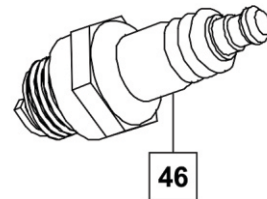

SPARK PLUG

Part Number: 20050466

No.	Description	Qty
46	Spark Plug	1