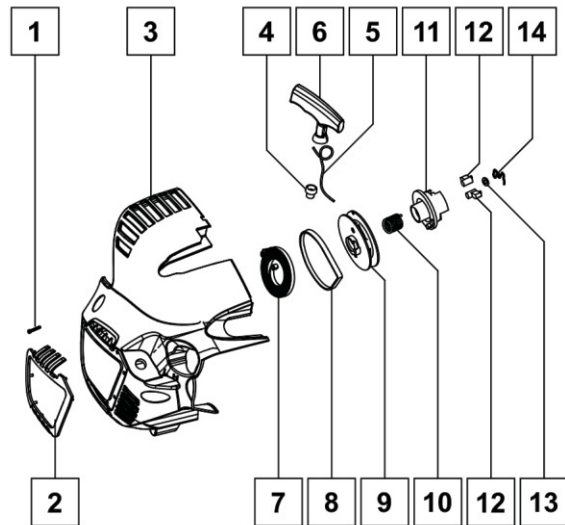

SPARE PARTS / STARTING MECHANISM

STARTER ASSEMBLY

Part Number: 20077165

No.	Description	Qty
1	Screw M5x20	7
2	Starter Housing Frame	1
3	Starter Housing	1
4	Pull Cord Sheath	1
5	Starter Pull Cord	1
6	Starter Handle	1
7	Coil Spring	1
8	Coil Spring Cover	1
9	Starter Pulley	1
10	Starter Torsional Spring	1
11	Starter Ratchet	1
12	Starter Dial Claw	2
13	Plate Washer	1
14	Circlip	1

STARTER GRIP AND ROPE ASSEMBLY

Part Number: 68844403

No.	Description	Qty
5	Starter Pull Cord	1
6	Starter Handle	1

SPARE PARTS / STARTING MECHANISM

IGNITION ASSEMBLY

Part Number: 68844402

No.	Description	Qty
37	Igniter	1
36	Screw M4x20	2

**ASSEMBLY PARTS LIST**

No.	Description	Qty
71	Throttle Push Rod	1
72	Trigger	1
73	Air Tube	1
74	Balancer	1
75	Oil Return Pipe	1
76	Fuel Tube Retainer	1
77	Fuel Tube	1
78	Snap Rings	1
79	Filter Fuel	1
80	Fall Prevention Board	1
81	O-Ring	1
82	Fuel Tank Cover	1
83	Fixed Block	4
84	Damping Spring	4
85	Off Line	1
86	Flame Out Switch 1	1
87	Waterproof Cap	1
88	Volute Left	1

No.	Description	Qty
89	Top Handle Cover Right	1
90	Button Spring	1
91	Fixed Link	1
92	Strip Seal	1
93	Plate Washer	2
94	Worm Wheel	1
95	Left Handed Nut M8	1
96	Micro Switch 2	1
97	Pin	2
98	Volute Right	1
99	Self-Tapping Screw ST5×14	1
100	Torsional Spring	1
101	Worm Wheel Cover	1
102	Worm Wheel Cover Border	1
103	Tube Serpentine	1
104	Safety Grid	1
105	Tube Front Round	1