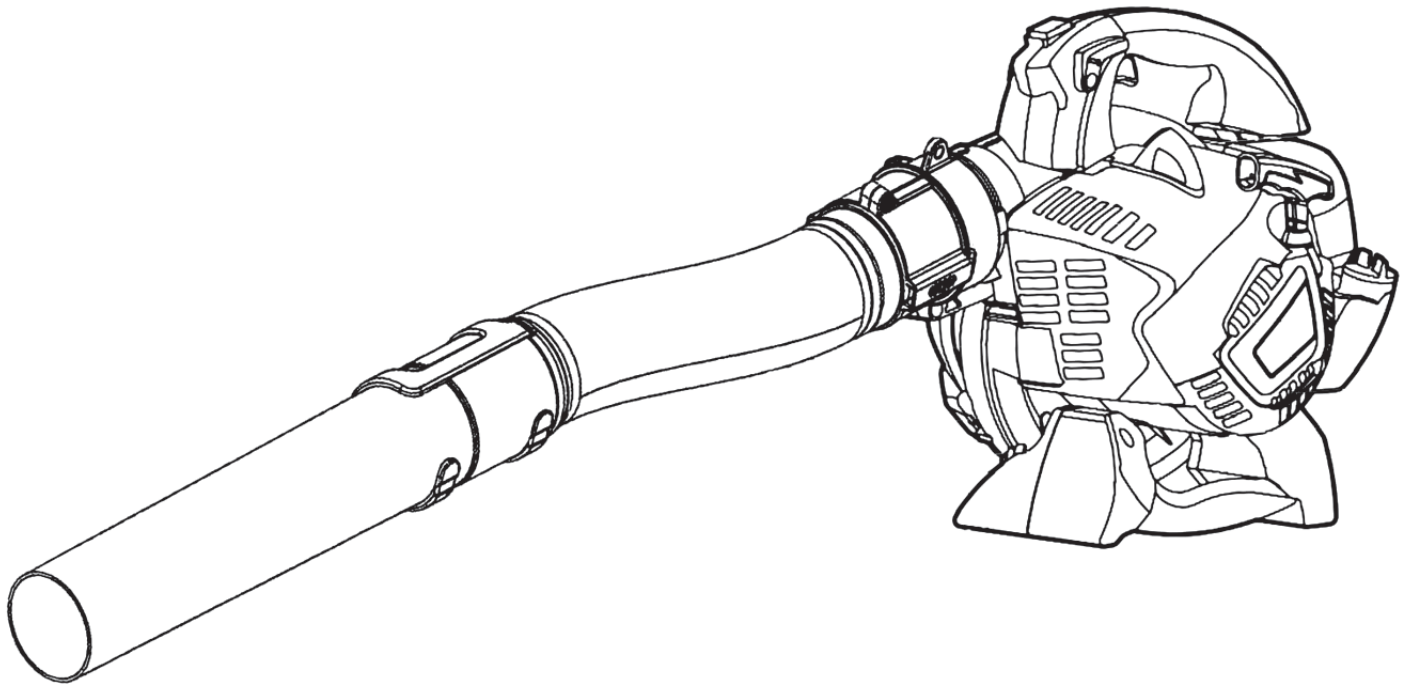

PRORUN®

POWER and RELIABILITY™

GAS

PARTS LIST

HANDHELD BLOWER

MODEL: PHB2444

Everything PRORUN

Please let us know what you think.
To leave a review and see our full line of products, visit:

proruntech.com ★ ★ ★ ★ ★

1-844-905-0882, info@proruntech.com

Version: B - Issue Date: 2023/03/15

SPARE PARTS / CHASSIS AND ENCLOSURE

FUEL TANK CAP ASSEMBLY

Part Number: 20073434

No.	Description	Qty
80	Fall Prevention Board	1
81	O-Ring	1
82	Fuel Tank Cover	1