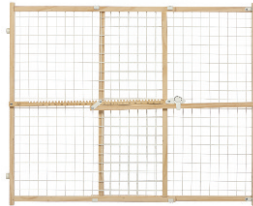

Product Video

Bi-Lingual
Carton Graphics

Extra Wide Pet Gate

24" Tall, Expands to fit openings 50.25-94" Wide

Strong and durable wood baluster construction.

Secure hardware mounts gate securely to wall.

Conveniently installs in minutes and removes easily as needed.

Swings easily to allow walk-through passage.

Easy to use, spring-loaded release latch.

Because Life Goes Better with Pets®

MidWest[®]
Homes For Pets

Pet Gate

Keeps Pets in a Good Place. 

2924WWM-2

Expands : 27-41.5" wide x 24" high
68-105 cm wide x 60 cm high

Mesh : 1.3 x 1.3"
3.3 x 3.3 cm

Wire Gauge : 16

Weight : 4.6 lbs (5.9 w/carton) est.
2 kg (2.6 w/carton) est.

2932WWM-2

Expands : 29-50" wide x 32" high
73-127 cm wide x 81 cm high

Mesh : 1.3 x 1.3"
3.3 x 3.3 cm