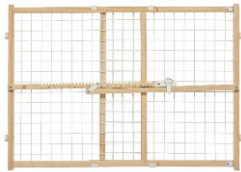

Product Video

Bi-Lingual
Carton Graphics

Extra Wide Pet Gate

24" Tall, Expands to fit openings 50.25-94" Wide

Strong and durable wood baluster construction.

Secure hardware mounts gate securely to wall.

Conveniently installs in minutes and removes easily as needed.

Swings easily to allow walk-through passage.

Easy to use, spring-loaded release latch.

Because Life Goes Better with Pets®

MidWest[®]
Homes For Pets

Pet Gate

Keeps Pets in a Good Place. 

2924WWM-2

Expands : 27-41.5" wide x 24" high
68-105 cm wide x 60 cm high

Mesh : 1.3 x 1.3"
3.3 x 3.3 cm

Wire Gauge : 16

Weight : 4.6 lbs (5.9 w/carton) est.
2 kg (2.6 w/carton) est.

2932WWM-2

Expands : 29-50" wide x 32" high
73-127 cm wide x 81 cm high

Mesh : 1.3 x 1.3"
3.3 x 3.3 cm