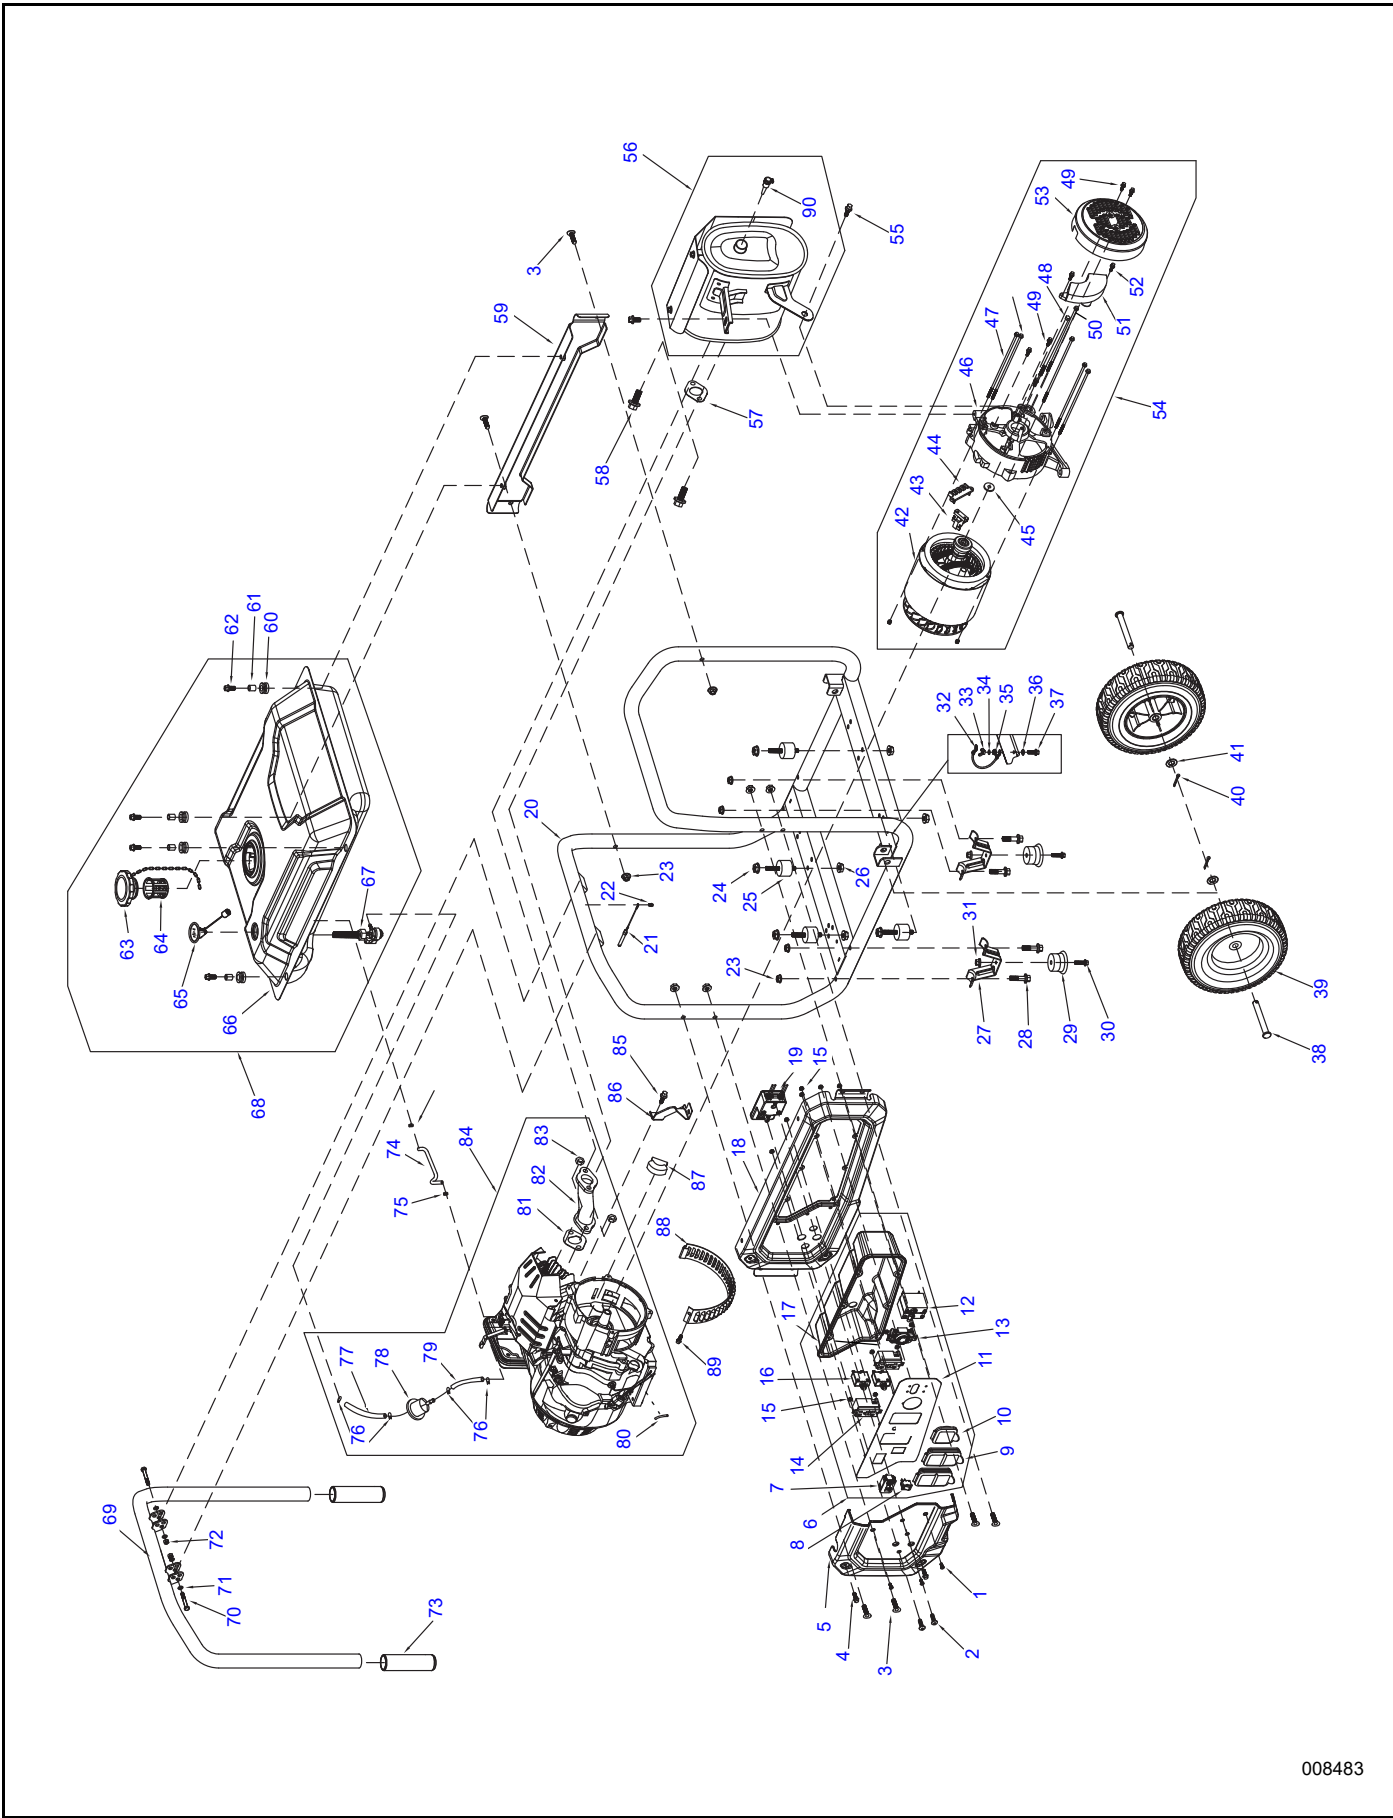

www.generac.com or 1-888-GENERAC

008483

ITEM	PART NO.	DESCRIPTION	QTY
1	10000035906	BOLT (M5X16MM)	3
2	10000035907	BOLT (M5X15MM)	2
3	0H1780	BOLT (M8X40MM)	6
4	10000035895	BOLT (M5X12MM)	2
5	10000035896	COVER CONTROL PANEL	1
6	10000035927	CONTROL PANEL ASSEMBLY	1
7	0G8321	HOUR METER	1
8	10000035960	ENGINE SWITCH	1
9	0G9392	OUTLET COVER	2
10	0G9391	OUTLET COVER	1
11	10000035941	CONTROL PANEL FACE PLATE	1
12	0G9023C	CIRCUIT BREAKER (30A)	1
13	0K95240111	SOCKET (L14-30R)	1
14	10000028117	OUTLET (DUPLEX GFCI)	2
15	0J86620108	NUT (M4)	12
16	0H0265C	CIRCUIT BREAKER (20A)	2
17	10000035898	CONTROL PANEL BACK COVER (BLACK)	1
18	10000035899	CONTROL SIDE PANEL	1
19	10000036511	CARBON MONOXIDE SENSOR MODULE	1
20	10000035928	FRAME	1
21	10000028186	CHAIN AND LOCKING PIN	1
22	10000028212	BOLT (M4X8MM)	1
23	0K0098	NUT (M8)	10
24	0J4029	NUT(M10X1.25)	4
25	0K09150110	VIBRATION MOUNT	4
26	0K22930127	NUT (M8)	4
27	0K00970ST03	FOOT BRACKET	2
28	G073144	BOLT (M8X45MM)	4
29	0K0099	ISOLATOR FOOT	2
30	0K09150111	BOLT (M6X28MM)	2
31	0K0105	NUT (M6)	2
32	10000035908	GROUND WIRE ASSEMBLY	1
33	0K0094	NUT (M6)	1
34	0J47870118	FLAT WASHER	1
35	0G84420196	NUT (M6)	1
36	0K0093	SPECIAL LOCK WASHER	1
37	0J35220156	BOLT (M6X20)	2
38	0H0204	AXLE PIN	2

ITEM	PART NO.	DESCRIPTION	QTY
79	0G9757B	FUEL HOSE	1
80	10000035981	SHEATH	1
81	0G9028	EXHAUST GASKET	1
82	0J4535A	EXHAUST MANIFOLD	1
83	0J35220161	NUT (M8)	2
84	0L3299	ENGINE G390FA	1
85	0H58410163	BOLT (M6X12MM)	1
86	10000007686	AIR CLEANER BRACKET	1
87	0J86620104	BAFFLE	1
88	0H9761	DUST COVER	1
89	0J00620100	BOLT (M5X10MM)	1
90	0J5207C110	SPARK ARRESTOR	1