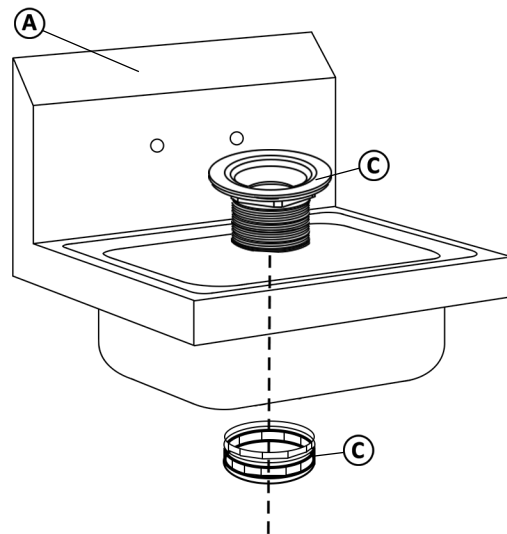

Wall-Mount Hand Sink

Includes:

1 HAND SINK

1 FAUCET

1 DRAIN BASKET AND STRAINER

1 WALL MOUNT CLIP

Installation Instructions:

1) Install FAUCET (B) on HAND SINK (A)

2) Install Drain with plumbers putty on top and the rubber washer & locknut below. Make sure top of drain is below surface to allow proper drainage.

3) Hang HAND SINK (A) on WALL BRACKET (D)