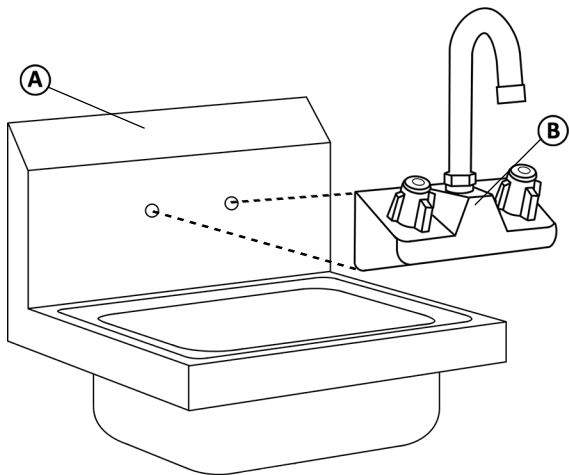

Wall-Mount Hand Sink

Includes:

1 HAND SINK

1 FAUCET

1 DRAIN BASKET AND STRAINER

1 WALL MOUNT CLIP

Installation Instructions:

1) Install FAUCET (B) on HAND SINK (A)

2) Install Drain with plumbers putty on top and the rubber washer & locknut below. Make sure top of drain is below surface to allow proper drainage.

3) Hang HAND SINK (A) on WALL BRACKET (D)