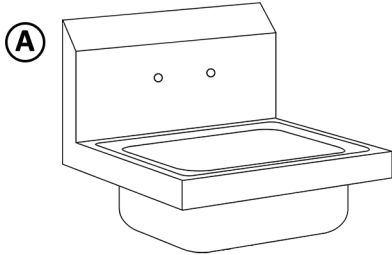

Wall-Mount Hand Sink

Includes:

1 HAND SINK

1 FAUCET

1 DRAIN BASKET AND STRAINER

1 WALL MOUNT CLIP

Installation Instructions:

1) Install FAUCET (B) on HAND SINK (A)

2) Install Drain with plumbers putty on top and the rubber washer & locknut below. Make sure top of drain is below surface to allow proper drainage.

3) Hang HAND SINK (A) on WALL BRACKET (D)