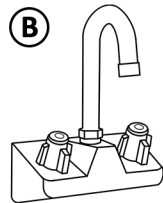

Wall-Mount Hand Sink

Includes:

1 HAND SINK

1 FAUCET

1 DRAIN BASKET AND STRAINER

1 WALL MOUNT CLIP

Installation Instructions:

1) Install FAUCET (B) on HAND SINK (A)

2) Install Drain with plumbers putty on top and the rubber washer & locknut below. Make sure top of drain is below surface to allow proper drainage.

3) Hang HAND SINK (A) on WALL BRACKET (D)