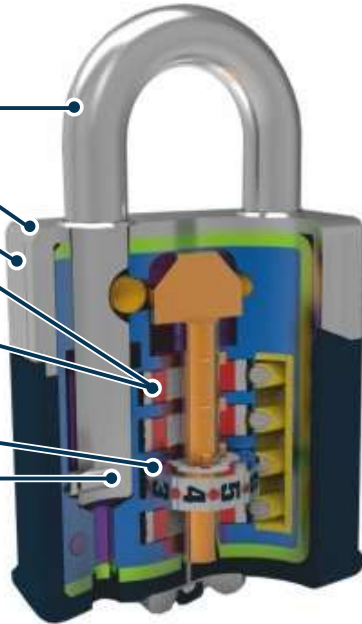

Ergonomic designed wheels for ease of use - Fully recodable

Patented combination TORQ DRIV technology based upon Squire's **SOLD SECURE GOLD** cycle 'D' locks

Warrior® Combi 45mm

Warrior® Combi 55mm

Warrior® Combi 65mm