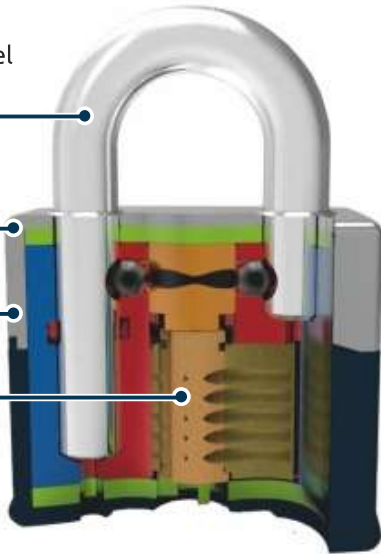

Warrior® Key Range - Features

Hardened **Boron** steel shackle with Satin Chrome finish

Armoured steel body

Soft feel cover

5 pin cylinder