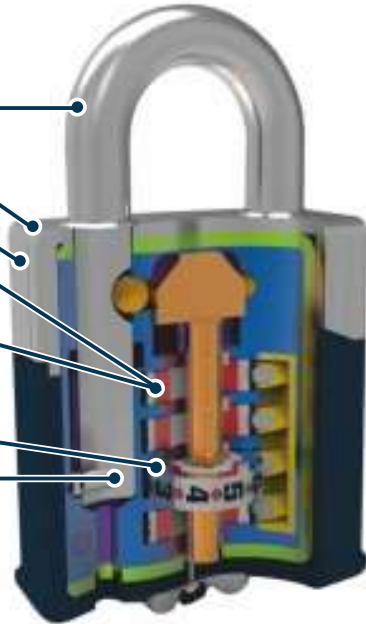

Warrior® Combi Range - Features

Hardened **Boron** steel shackle with Satin Chrome finish

Armoured steel body

Soft feel cover

45 and 55 versions have 4 Wheels 10,000 combinations

65 versions have 5 wheels 100,000 combinations

Ergonomic designed wheels for ease of use - Fully recodable

Patented combination TORQ DRIV technology based upon Squire's **SOLD SECURE GOLD** cycle 'D' locks

Warrior® Combi 45mm