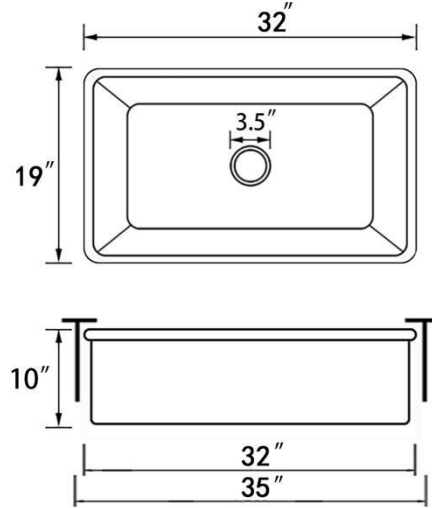

Sinber Fireclay Kitchen Sink

F3219S-OL

Minimum Base Cabinet: 35 inches
Sink Net Weight: 69 lbs

F3219S-OL White Fireclay Rectangle Farmhouse Kitchen Sink			
Installation Type	Apron	Sink Shape	Rectangle
Primary Material	Fireclay	Finish	White
Overflow Hole	No	Basin	27.6" L x 14.6" W x 9.3" D
Overall	32" L x 19" W x 10" H	Overall Product Weight	69 lb.
Faucet Included	No	P-Trap Included	No
Number of Faucet Holes	0	Drain Placement	Center
cUPC Certificates	Yes	Supplier Intended and Approved Use	Residential Use; Non Residential Use
Installation Required	Yes	Warranty	Lifetime Limited
Package Includes: Sink, Drain Assembly, Sink Grid (Stainless Steel), Product Specification, Installation Instructions, Mounting Hardware, Warranty and Cut-out Template.			