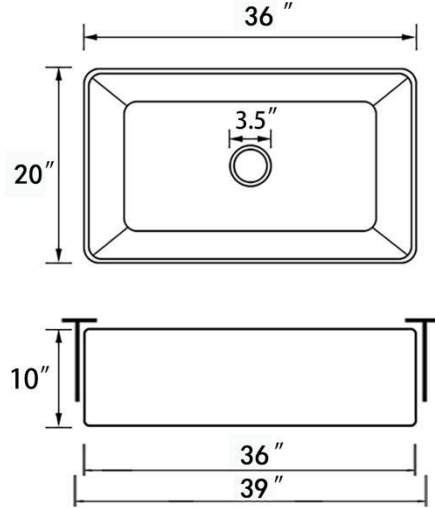

### Sinber Fireclay Kitchen Sink

F3620S-OL

Minimum Base Cabinet: 39 inches  
Sink Net Weight: 97.95 lbs

F3620S-OL White Fireclay Rectangle Farmhouse Kitchen Sink			
<b>Installation Type</b>	Apron	<b>Sink Shape</b>	Rectangle
<b>Primary Material</b>	Fireclay	<b>Finish</b>	White
<b>Overflow Hole</b>	No	<b>Basin</b>	34.6" L x 18.6" W x 9.3" D
<b>Overall</b>	36" L x 20" W x 10" H	<b>Overall Product Weight</b>	97.95 lb.
<b>Faucet Included</b>	No	<b>P-Trap Included</b>	No
<b>Number of Faucet Holes</b>	0	<b>Drain Placement</b>	Center
<b>cUPC Certificates</b>	Yes	<b>Supplier Intended and Approved Use</b>	Residential Use; Non Residential Use
<b>Installation Required</b>	Yes	<b>Warranty</b>	Lifetime Limited
<b>Package Includes: Sink, Drain Assembly, Sink Grid (Stainless Steel), Product Specification, Installation Instructions, Mounting Hardware, Warranty and Cut-out Template.</b>			