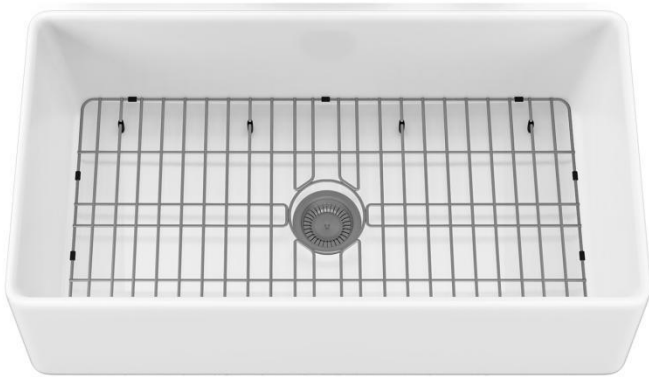

### Sinber Fireclay Kitchen Sink

F3620S-OL

Minimum Base Cabinet: 39 inches  
Sink Net Weight: 97.95 lbs

F3620S-OL White Fireclay Rectangle Farmhouse Kitchen Sink			
<b>Installation Type</b>	Apron	<b>Sink Shape</b>	Rectangle
<b>Primary Material</b>	Fireclay	<b>Finish</b>	White
<b>Overflow Hole</b>	No	<b>Basin</b>	34.6" L x 18.6" W x 9.3" D
<b>Overall</b>	36" L x 20" W x 10" H	<b>Overall Product Weight</b>	97.95 lb.
<b>Faucet Included</b>	No	<b>P-Trap Included</b>	No
<b>Number of Faucet Holes</b>	0	<b>Drain Placement</b>	Center
<b>cUPC Certificates</b>	Yes	<b>Supplier Intended and Approved Use</b>	Residential Use; Non Residential Use
<b>Installation Required</b>	Yes	<b>Warranty</b>	Lifetime Limited
<b>Package Includes: Sink, Drain Assembly, Sink Grid (Stainless Steel), Product Specification, Installation Instructions, Mounting Hardware, Warranty and Cut-out Template.</b>			