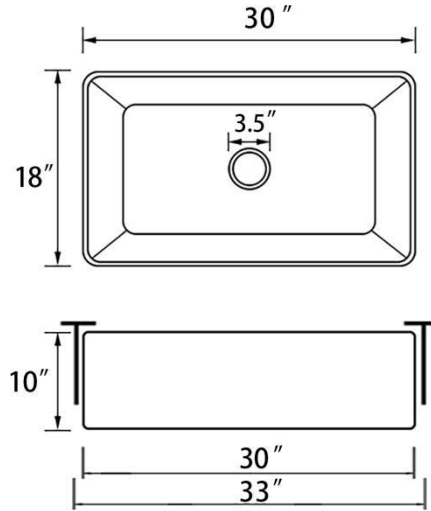

### Sinber Fireclay Kitchen Sink

F3018S-OL

Minimum Base Cabinet: 36 inches  
Sink Net Weight: 79.4 lbs

F3018S-OL White Fireclay Rectangle Farmhouse Kitchen Sink			
<b>Installation Type</b>	Apron	<b>Sink Shape</b>	Rectangle
<b>Primary Material</b>	Fireclay	<b>Finish</b>	White
<b>Overflow Hole</b>	No	<b>Basin</b>	28.6" L x 16.6" W x 9.3" D
<b>Overall</b>	30" L x 18" W x 10" H	<b>Overall Product Weight</b>	79.4 lb.
<b>Faucet Included</b>	No	<b>P-Trap Included</b>	No
<b>Number of Faucet Holes</b>	0	<b>Drain Placement</b>	Center
<b>cUPC Certificates</b>	Yes	<b>Supplier Intended and Approved Use</b>	Residential Use; Non Residential Use
<b>Installation Required</b>	Yes	<b>Warranty</b>	Lifetime Limited
<b>Package Includes: Sink, Drain Assembly, Sink Grid (Stainless Steel), Product Specification, Installation Instructions, Mounting Hardware, Warranty and Cut-out Template.</b>			