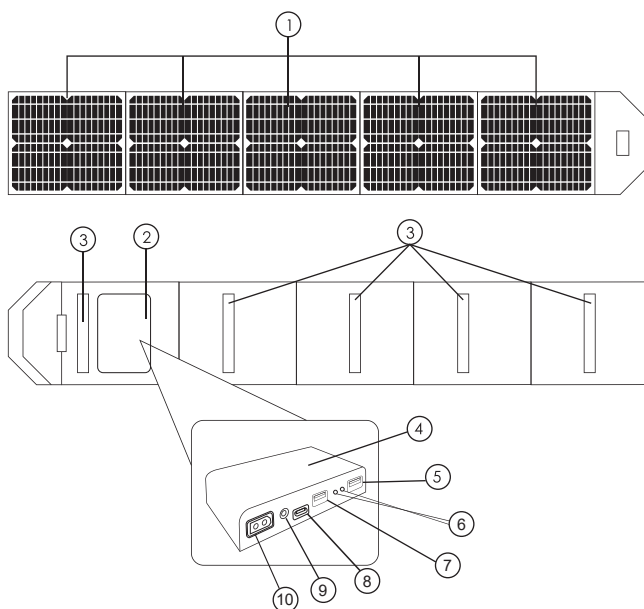

Product Diagram

1. Solar Panel *5	6. Indicator light
2. Storage bag	7. QC 3.0 20W
3. Support frame	8. Type-C interface 18W
4. Controller	9. DC 24V
5. QC 3.0 20W	10. XT60 interface 24V

Compatibility

Compatible with most solar generators, with our included different size of connectors. Multi-specification DC Adapter For Power Station: With the included different size of connectors (8mm/5.5*2.5mm), compatible with most solar generators on the market such as Jackery, Flashfish, Suaoki, Flashfish portable power stations. (Note: The energy power station should be purchased Separately.)

Foldable Solar Charger with Kickstand

This solar panel is foldable, portable, silent, splash-proof, and stylish. Stores easily in your vehicle or backpack.