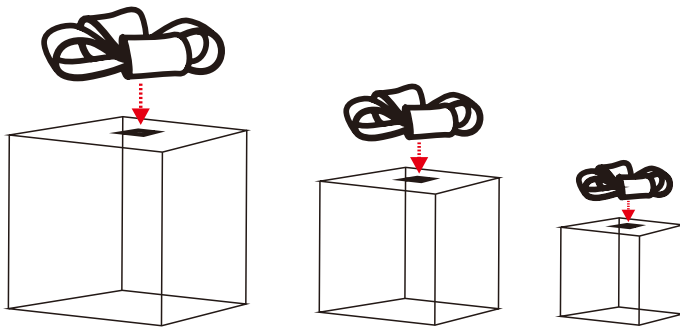

Product Name:	Set of 3 Red and Green Gift Boxes with Bows Lighted Christmas Yard Decoration
SKU#:	<u>WHHD1638</u>

Thank you for your purchase of our LuxenHome product. This product is manufactured with the highest standards of safety and quality.

1

The tree bows (large, medium, and small) have a Velcro bottom that allows them to be attached to the iron frame top presents.

2

The ground stakes are inserted into the bottom of the iron frame to secure it to the ground.