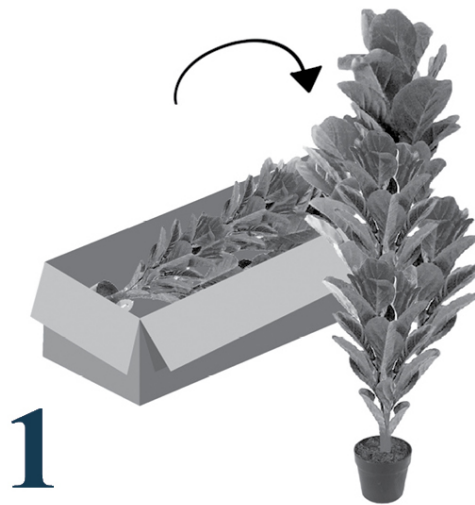

I 9574

ARTIFICIAL PLANT - 21"H / INDOOR GRASS IN CEMENT 4" POT

PLANTE ARTIFICIELLE - 21"H / GAZON INTERIEUR POT 4"

MONARCH
SPECIALTIES INC.

UNPACK CAREFULLY AND POSITION VERTICALLY.

DÉBALLER SOIGNEUSEMENT ET POSITIONNER VERTICALEMENT

STYLE THE BRANCHES BY BENDING THEM SLIGHTLY, AND SPREAD OPEN THE LEAVES TO GIVE A NATURAL EFFECT

DÉPLACER LES BRANCHES EN LES PLIANT LÉGÈREMENT ET ÉTALER LES FEUILLES

PLACE IT IN A LOCATION OF YOUR CHOICE AND ADMIRE THE BEAUTY.