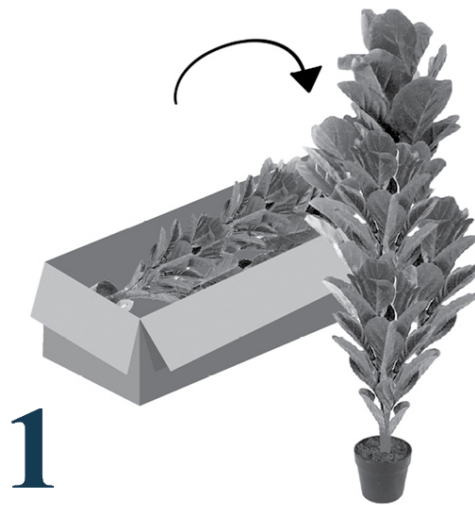

I 9565

ARTIFICIAL PLANT - 47"H / INDOOR GRASS IN A 5" POT
PLANTE ARTIFICIELLE - 47"H / GAZON INTERIEUR POT 5"

MONARCH
SPECIALTIES INC.

UNPACK CAREFULLY AND POSITION VERTICALLY.

DÉBALLER SOIGNEUSEMENT ET POSITIONNER VERTICALEMENT

STYLE THE BRANCHES BY BENDING THEM SLIGHTLY, AND SPREAD OPEN THE LEAVES TO GIVE A NATURAL EFFECT

DÉPLACER LES BRANCHES EN LES PLIANT LÉGÈREMENT ET ÉTALER LES FEUILLES

PLACE IT IN A LOCATION OF YOUR CHOICE AND ADMIRE THE BEAUTY.