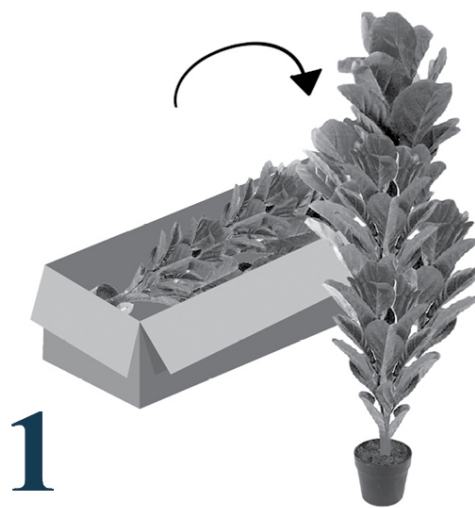

I 9509

ARTIFICIAL PLANT - 37"H / INDOOR AUREUM IN A 6" POT
PLANTE ARTIFICIELLE - 37"H / AUREUM INTERIEUR POT 6"

MONARCH
SPECIALTIES INC.

UNPACK CAREFULLY AND POSITION VERTICALLY.

DÉBALLER SOIGNEUSEMENT ET POSITIONNER VERTICALEMENT

STYLE THE BRANCHES BY BENDING THEM SLIGHTLY, AND SPREAD OPEN THE LEAVES TO GIVE A NATURAL EFFECT

DÉPLACER LES BRANCHES EN LES PLIANT LÉGÈREMENT ET ÉTALER LES FEUILLES

PLACE IT IN A LOCATION OF YOUR CHOICE AND ADMIRE THE BEAUTY.