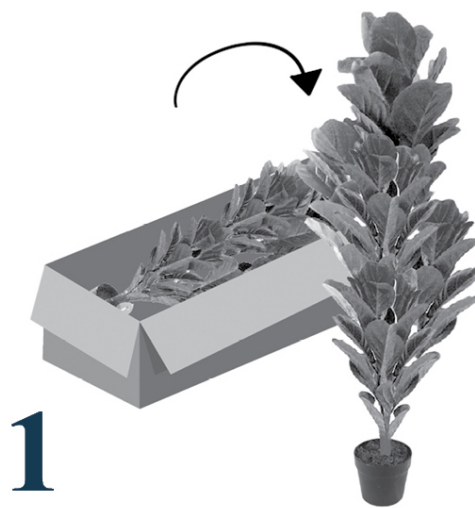

I 9508

ARTIFICIAL PLANT - 28"H / INDOOR PALM IN A 6" POT
PLANTE ARTIFICIELLE - 28"H / PALMIER INTERIEUR POT 6"

MONARCH
SPECIALTIES INC.

UNPACK CAREFULLY AND POSITION VERTICALLY.

DÉBALLER SOIGNEUSEMENT ET POSITIONNER VERTICALEMENT

STYLE THE BRANCHES BY BENDING THEM SLIGHTLY, AND SPREAD OPEN THE LEAVES TO GIVE A NATURAL EFFECT

DÉPLACER LES BRANCHES EN LES PLIANT LÉGÈREMENT ET ÉTALER LES FEUILLES

PLACE IT IN A LOCATION OF YOUR CHOICE AND ADMIRE THE BEAUTY.