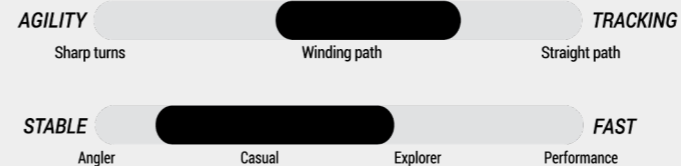

SPECIFICATIONS

LENGTH	9 FT 9 IN. - 297 CM (EST.)
BEAM	39.75 IN. - 101 CM (EST.)
DEPTH	15.75 IN. - 40 CM (EST.)
COCKPIT	OPEN
WEIGHT	75 LB - 34 KG (EST.)
MAX. CAPACITY	400 LB - 181.4 KG (EST.)
HULL MATERIAL	RAM-X™
PRODUCT CODE	MFP10P400
COLOR	LIGHT KHAKI / KHAKI

Limited lifetime warranty on the hull and deck for all RAM-X™ kayaks and SUPs for as long as the original owner owns it.

COLORS

PRICE

RETAIL

LIGHT KHAKI

CAD$	CAD$
$USD	$USD

FEATURES

- A. ROBUST CARRYING HANDLES
- B. BOW TOW EYE
- C. BATTERY COMPARTMENT WITH 8 IN. DAY HATCH
- D. 4 IN. RIGGING TRACKS (2)
- E. TRANSDUCER RECESS
- F. SIDE STORAGE
- G. ANTI-SLIP CARPETS
- H. BOTTLE HOLDER (2)
- I. IN-HANDLE RIGGING TRACKS
- J. SLIDING SEAT RAILS
- K. ERGO360™ SEATING SYSTEM
- L. ACCESSORY EYELETS (2)
- M. FLUSH MOUNT ROD HOLDERS (4)
- N. PRE-WIRED 12V OUTLET WITH MALE CONNECTOR
- O. TRANSOM
- P. DRAIN PLUGS (2)

TUNNEL HULL

THIS IS A DIGITAL RENDERING AND NOT AN ACTUAL PHOTO OF THE PRODUCT. ACTUAL COLOR AND PATTERN MAY VARY.