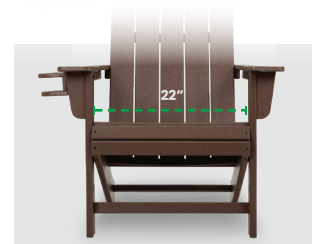

Its 1 inch thickness structure also ensures more longevity and usability over time.

High Backrest Height

Compared to other patio chairs in the market, the Adirondack Heavy Duty chair's seat height is higher, in which it reaches above the back of your head, adding a more snug seating experience.

Oversized Seat

The Adirondack Heavy Duty chair comprises of an oversized seat to cover more body area and provide steadiness.

Colors

Convenient Cup Holder

The Adirondack Heavy Duty chair is designed to securely hold drinks up to the diameter of 4 inches, without worrying about spills or holding their cups.