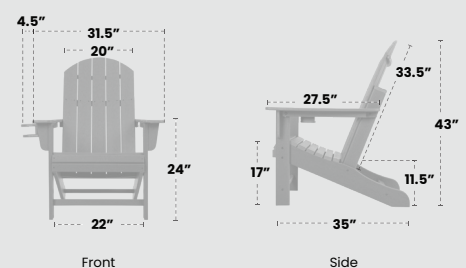

Dimensions