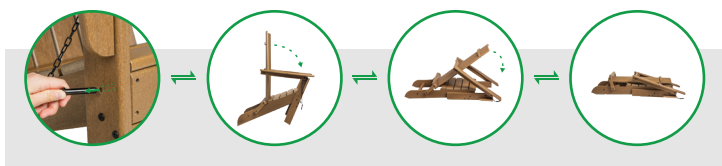

STEP 4

Stable Locking Pin

This product features two pins on each side of the chair for stable usage. Fixing the pins ensures safe and secure seating without any shaking when unfolded.

Stable Locking

Our chair features a unique locking mechanism, setting it apart from other brands. Once secured, it stays in place, ensuring safe usage. Experience ultimate comfort and trust combined.