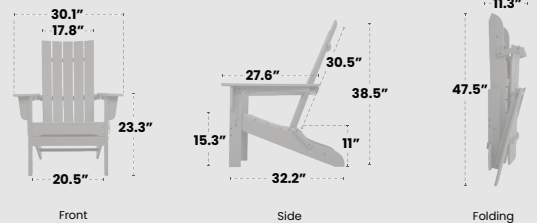

White

Dark Brown

Grey

Side Table

Mahogany

White

Dark Brown

Grey

Dimensions

Foldable

Side Table

durapatio

durapatio.com