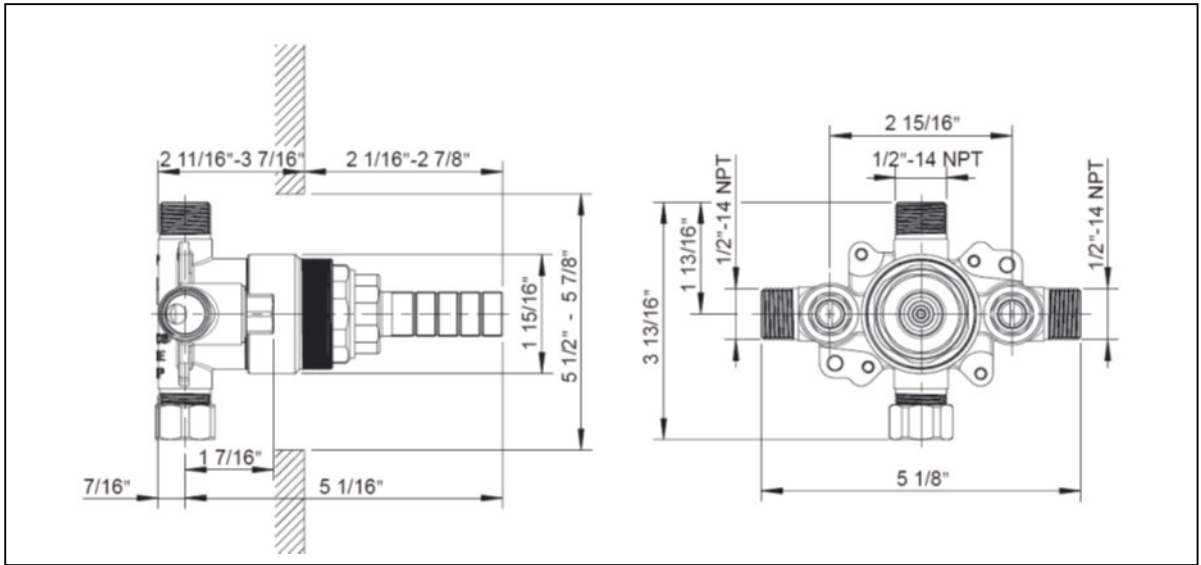

ULTRA PRESSURE BALANCE VALVE

▪ **Pressure Balance Valve and Rough Assembly UFP-PBV7**

STANDARD SPECIFICATIONS

- Ceramic disc cartridge
- Forged brass valve body
- Built-in check valves
- Built-in stop valves
- 1/2" CC and IPS connections

WARRANTY

- Limited lifetime warranty on workmanship and materials to the original purchaser

COMPLIES WITH

- NSF 61-9
- ASME A112.18.1
- CSA B125.1
- cUPC

tel. 888-OK-ULTRA (658-5872) • fax. 949-252-9989 • <http://www.ultrafaucets.com>

This specification is provided for reference only. Ultra Faucets reserves the right to modify specifications and materials without notice or obligation.