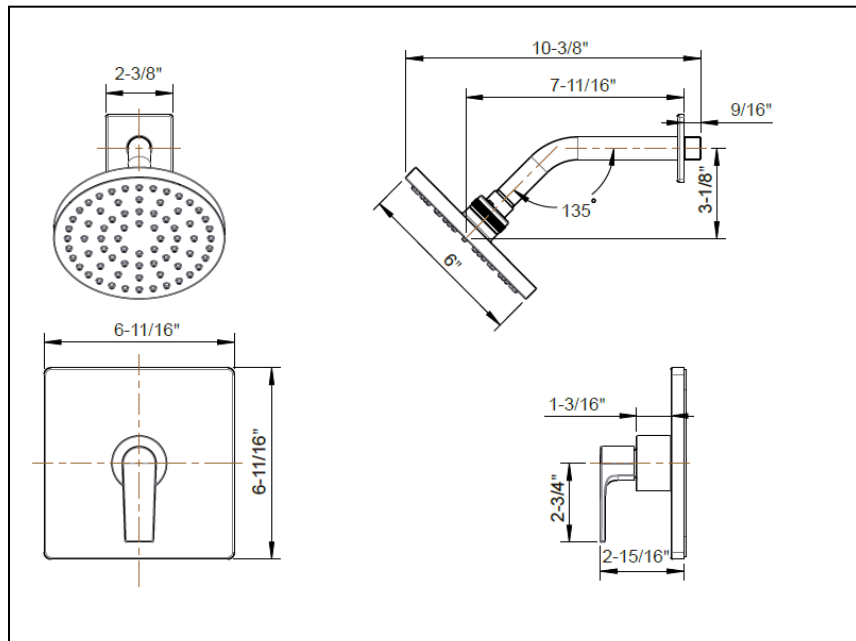

COMPLIES WITH

- NSF 61-9
- ASME A112.18.1
- CSA B125.1
- IAPMO/UPC/cUPC
- AB1953