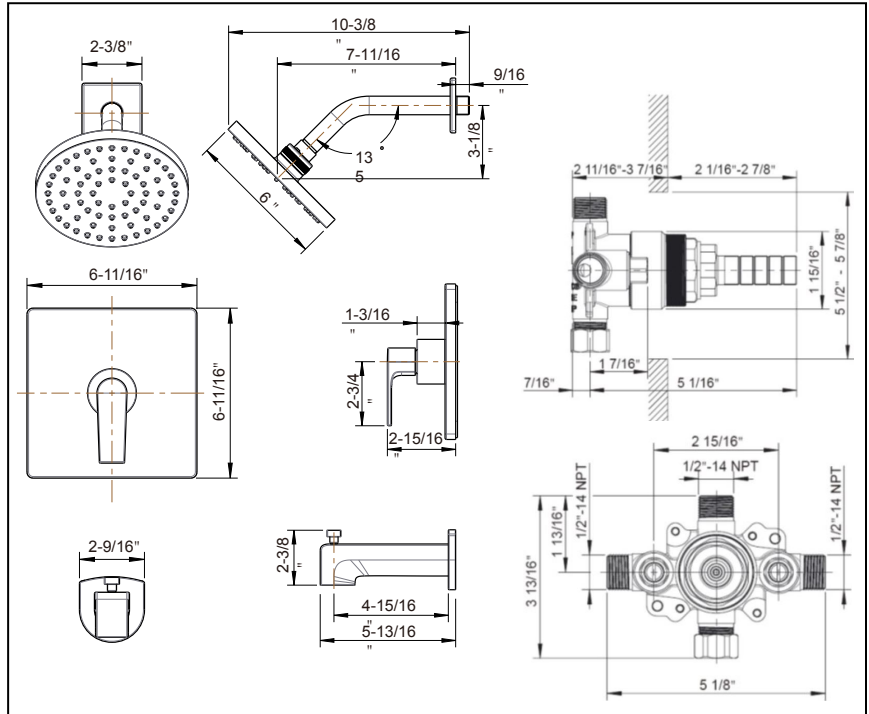

Tub/Shower Rough and Trim

- **DEAN Collection**
- **Single-Handle Tub and Shower Rough and Trim**

STANDARD SPECIFICATIONS

- Zinc tub spout with diverter
- Zinc handle
- Single function 6" showerhead
- Forged Brass rough-in valve
- Ceramic disc cartridge
- 1/2" CC and IPS connections
- Built-in check valves and stop valves

FINISHES INCLUDE

- Chrome (UF79800R)
- PVD Brushed Nickel (UF79803R)
- Oil Rubbed Bronze (UF79805R)
- Matte Black (UF79807R)

WARRANTY

- Limited lifetime warranty on workmanship and materials to the original purchaser

COMPLIES WITH

- NSF 61-9
- ASME A112.18.1
- CSA B125.1
- IAPMO/UPC/cUPC
- AB1953
- EPA WaterSense
- ADA

tel. 888-OK-ULTRA (658-5872) • fax. 949-252-9989 • <http://www.ultrafaucets.com>

This specification is provided for reference only. Ultra Faucets reserves the right to modify specifications and materials without notice or obligation.