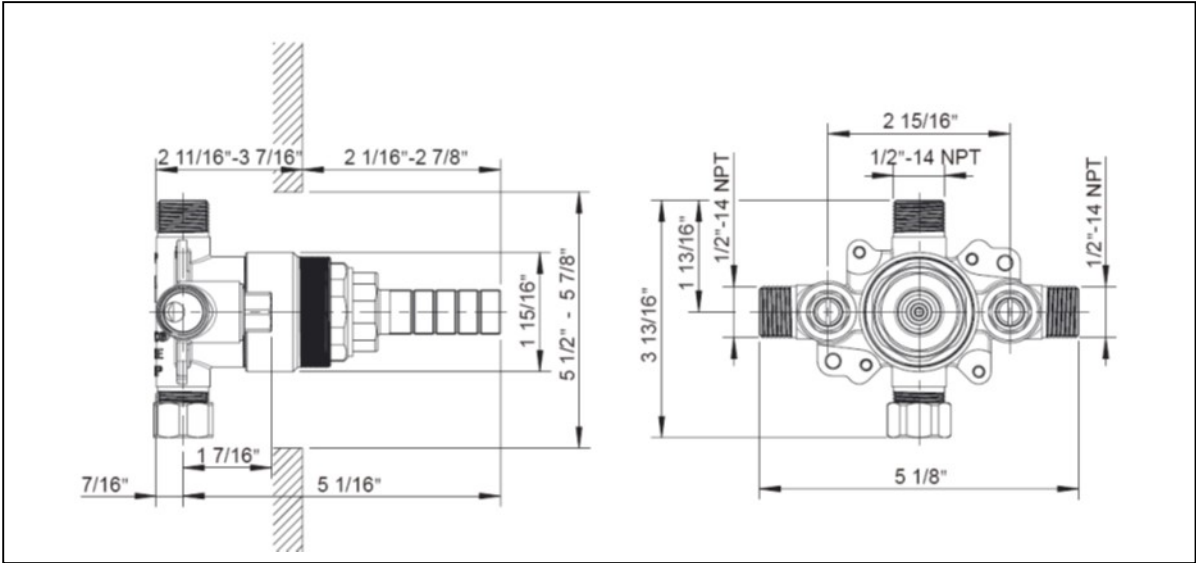

ULTRA PRESSURE BALANCE VALVE

▪ **Pressure Balance Valve and Rough Assembly UFP-PBV7**

STANDARD SPECIFICATIONS

- Ceramic disc cartridge
- Forged brass valve body
- Built-in check valves
- Built-in stop valves
- 1/2" CC and IPS connections

WARRANTY

- Limited lifetime warranty on workmanship and materials to the original purchaser

COMPLIES WITH

- NSF 61-9
- ASME A112.18.1
- CSA B125.1
- cUPC

tel. 888-OK-ULTRA (658-5872) • fax. 949-252-9989 • <http://www.ultrafaucets.com>

This specification is provided for reference only. Ultra Faucets reserves the right to modify specifications and materials without notice or obligation.