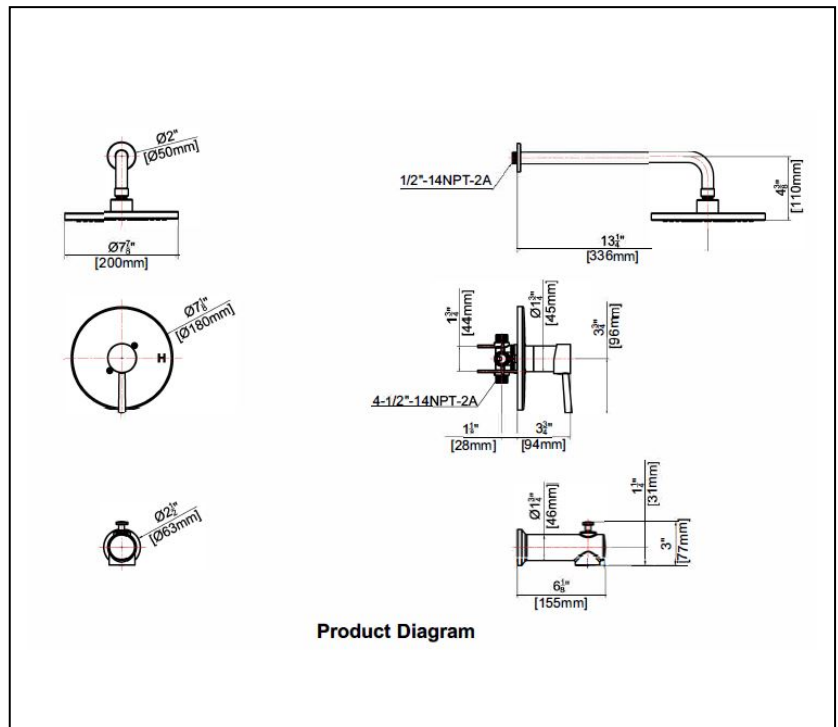

### STANDARD SPECIFICATIONS

- Metal lever handle
- With pressure balance valve
- 8" round single-function shower head
- 14" metal shower arm
- 1.8gpm max @ 80psi

# ULTRA PRESSURE BALANCE VALVE

▪ **Pressure Balance Valve and Rough Assembly UFP-PBV7**

**STANDARD SPECIFICATIONS**

- Ceramic disc cartridge
- Forged brass valve body
- Built-in check valves
- Built-in stop valves
- 1/2" CC and IPS connections