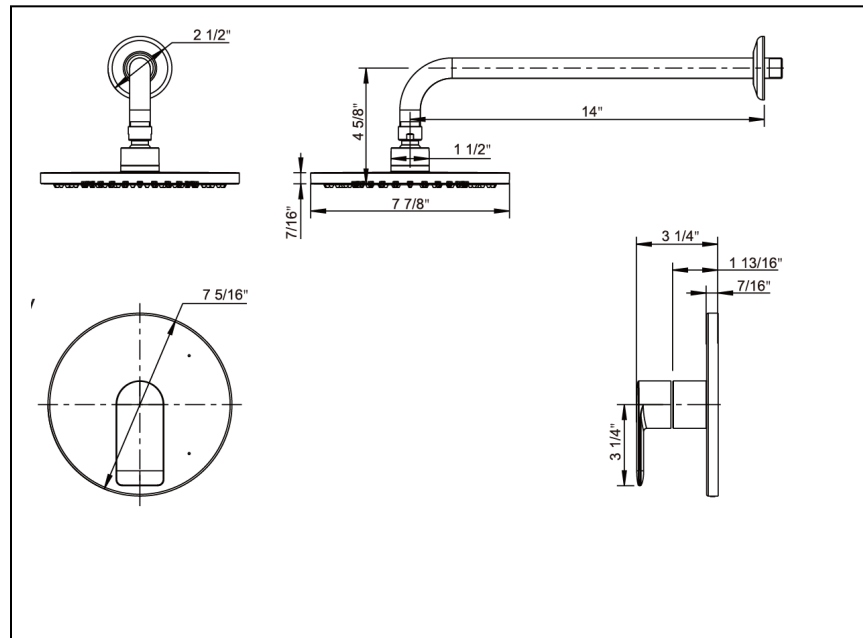

- **Wedge Collection**
- **Single-Handle Shower Only Trim**

STANDARD SPECIFICATIONS

- Single function 8" showerhead
- Brass escutcheon
- Zinc handle
- Flow Rate: Showerhead: 1.8gpm Max @ 80psi
- cUPC certified
- ADA compliant
- Finishes: Polished Chrome / PVD Brushed Nickel / Oil Rubbed Bronze / Matte Black

COMPLIES WITH

- NSF 61-9
- ASME A112.18.1
- CSA B125.1
- IAPMO/UPC/cUPC
- AB1953

ULTRA PRESSURE BALANCE VALVE

▪ **Pressure Balance Valve and Rough Assembly UFP-PBV7**

STANDARD SPECIFICATIONS

- Ceramic disc cartridge
- Forged brass valve body
- Built-in check valves
- Built-in stop valves
- 1/2" CC and IPS connections