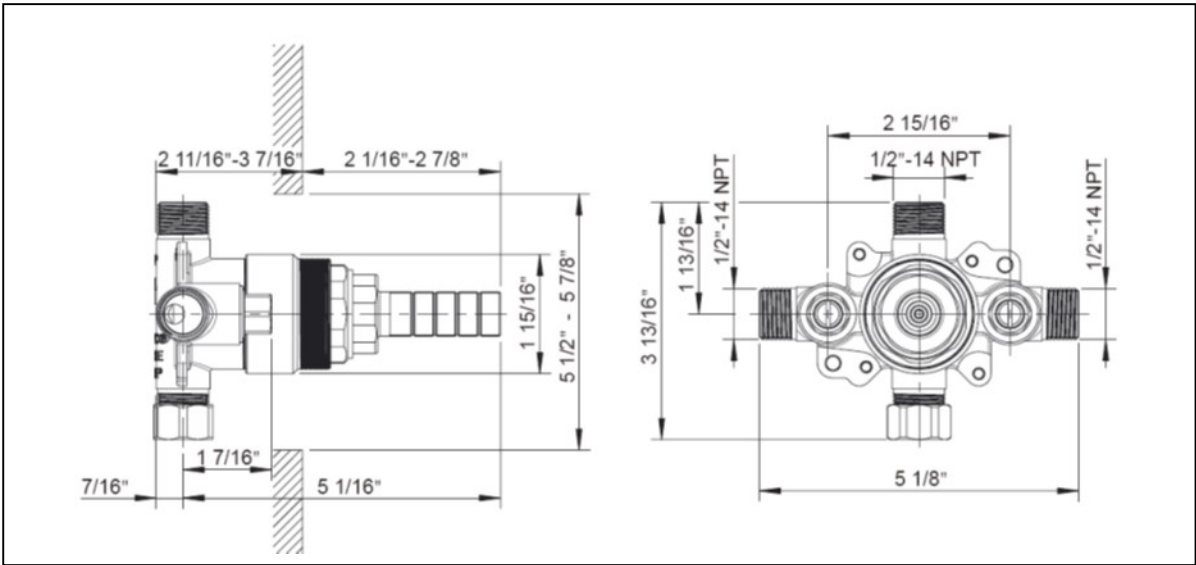

ULTRA PRESSURE BALANCE VALVE

▪ **Pressure Balance Valve and Rough Assembly UFP-PBV7**

STANDARD SPECIFICATIONS

- Ceramic disc cartridge
- Forged brass valve body
- Built-in check valves
- Built-in stop valves
- 1/2" CC and IPS connections

WARRANTY

- Limited lifetime warranty on workmanship and materials to the original purchaser

COMPLIES WITH

- NSF 61-9
- ASME A112.18.1
- CSA B125.1
- cUPC

tel. 888-OK-ULTRA (658-5872) • fax. 949-252-9989 • <http://www.ultrafaucets.com>

This specification is provided for reference only. Ultra Faucets reserves the right to modify specifications and materials without notice or obligation.