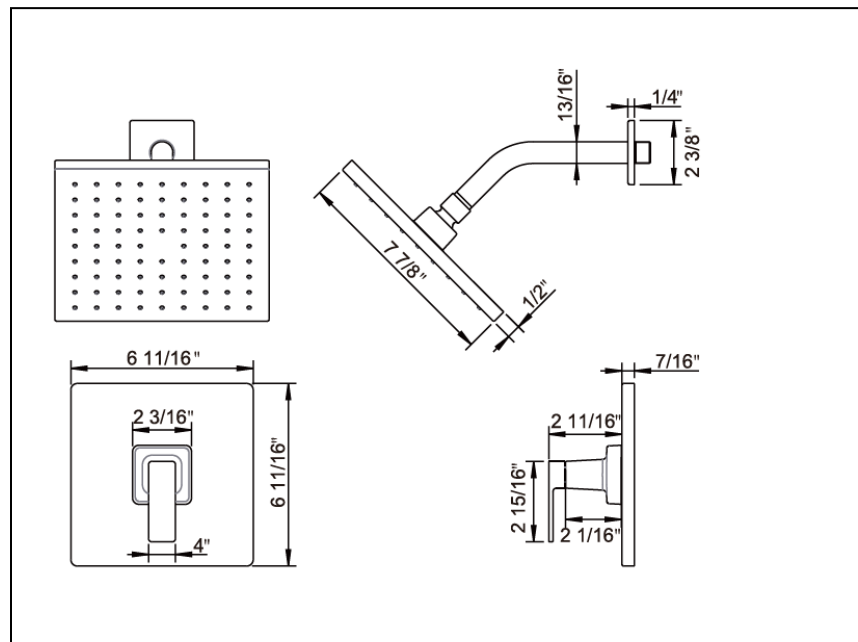

COMPLIES WITH

- NSF 61-9
- ASME A112.18.1
- CSA B125.1
- IAPMO/UPC/cUPC
- AB1953