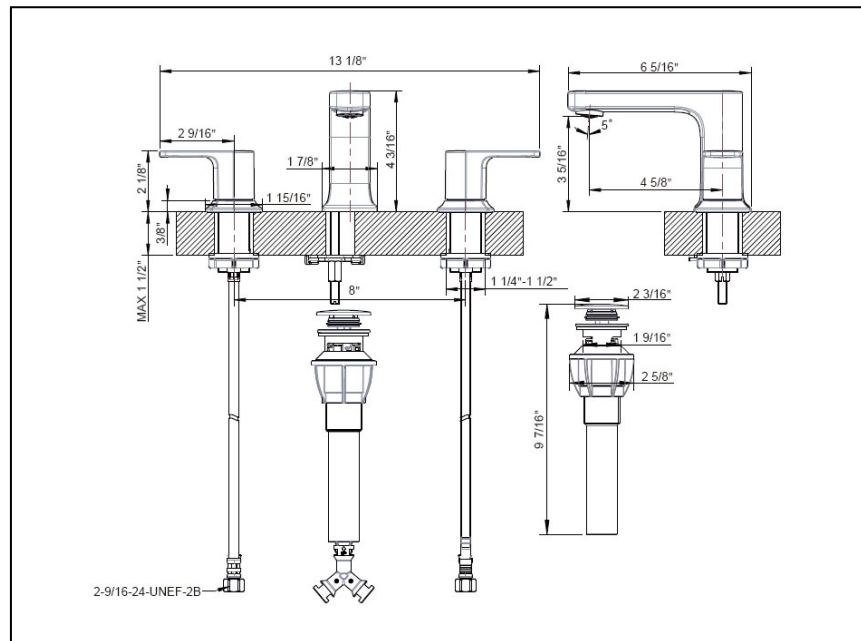

COMPLIES WITH

- NSF 61-9
- ASME A112.18.1
- CSA B125.1
- IAPMO/UPC/cUPC
- AB1953
- EPA Watersense

tel. 888-OK-ULTRA (658-5872) • fax. 949-225-6099 • <http://www.ultrafaucets.com>

This specification is provided for reference only. Ultra Faucets reserves the right to modify specifications and materials without notice or obligation.