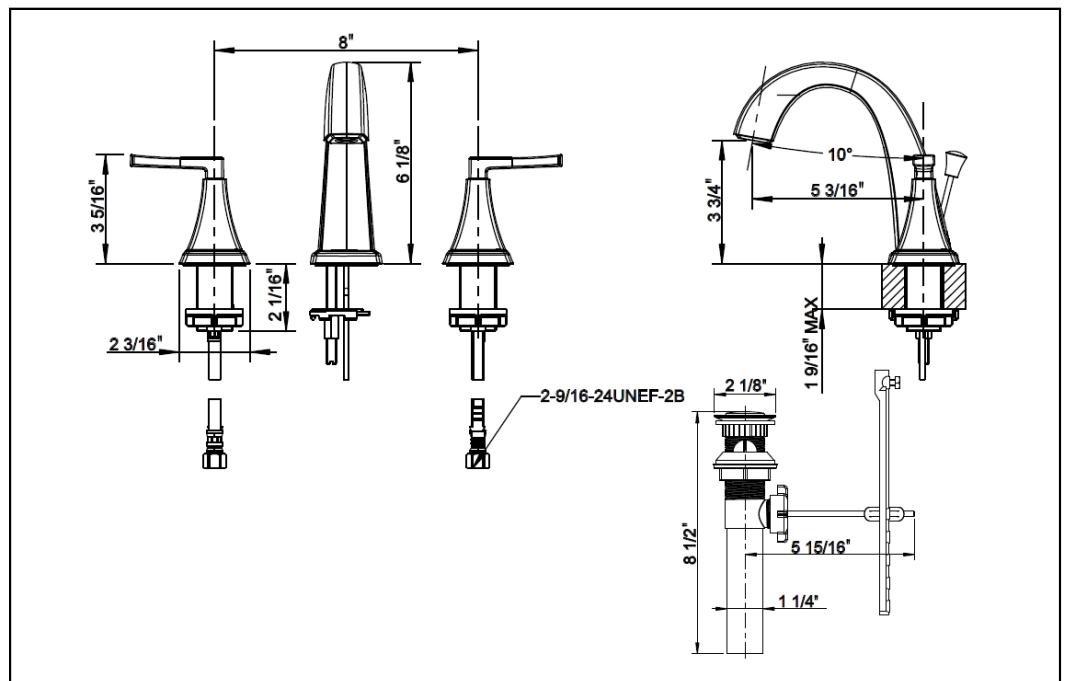

LAVATORY FAUCET

- **Two-Handle Widespread Lavatory Faucet**
- **3-Hole Widespread Installation with 6" to 10" centers**

STANDARD SPECIFICATIONS

- Ceramic Cartridge
- Non-metal push pop-up assembly included
- Hybrid valve body
- Brass spout and zinc handle
- 24" flexible stainless steel inlet hose with 3/8" compression fitting.
- NEOPERL coin-slot aerator 1.2gpm max @ 60psi

FINISHES INCLUDE

- Polished Chrome (UF57100)
- Brushed Nickel (UF57103)
- Matte Black (UF57107)
- Brushed Gold (UF57108)

WARRANTY

- Limited lifetime warranty on workmanship and materials to the original purchaser

COMPLIES WITH

- NSF 61-9
- ASME A112.18.1
- CSA B125.1
- IAPMO/UPC/cUPC
- AB1953
- ADA

tel. 888-OK-ULTRA (658-5872) • fax. 949-252-9989 • <http://www.ultrafaucets.com>

This specification is provided for reference only. Ultra Faucets reserves the right to modify specifications and materials without notice or obligation.