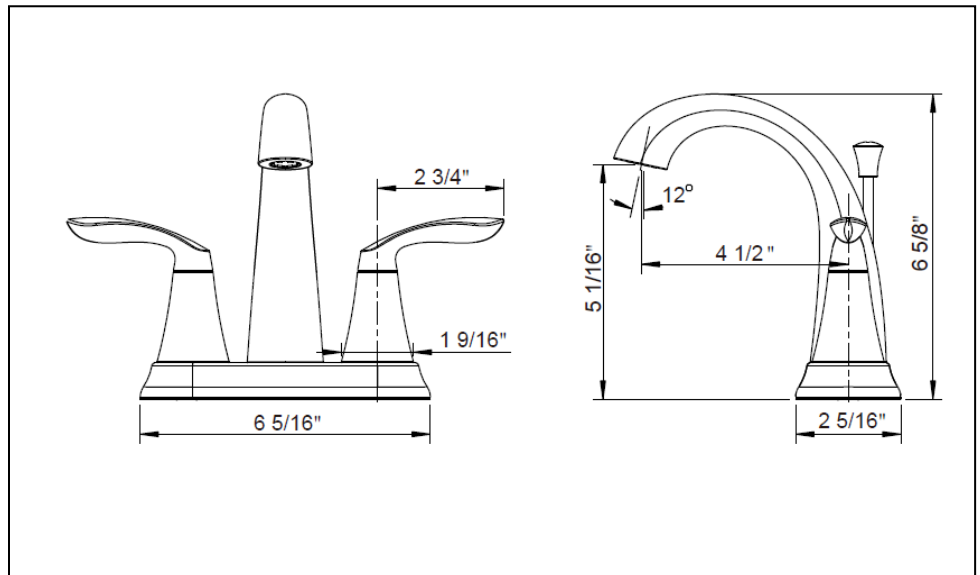

LAVATORY FAUCET

- **STILETTO Collection**
- **Two-Handle Centerset Lavatory Faucet**
- **3-Hole Centerset Installation**

STANDARD SPECIFICATIONS

- Low lead brass body
- Zinc handle
- Washerless cartridge
- ½ " -14 NPSM male inlet connections
- Neoperl aerator
- With 50% brass pop up waste

FINISHES INCLUDE

- Chrome (UF46310)
- PVD Brushed Nickel (UF46313)
- Oil Rubbed Bronze (UF46315)

WARRANTY

- Limited lifetime warranty on workmanship and materials to the original purchaser

COMPLIES WITH

- NSF 61-9
- ASME A112.18.1
- CSA B125.1
- IAPMO/UPC/cUPC
- AB1953
- EPA WaterSense
- ADA

tel. 888-OK-ULTRA (658-5872) • fax. 949-252-9989 • <http://www.ultrafaucets.com>

This specification is provided for reference only. Ultra Faucets reserves the right to modify specifications and materials without notice or obligation.