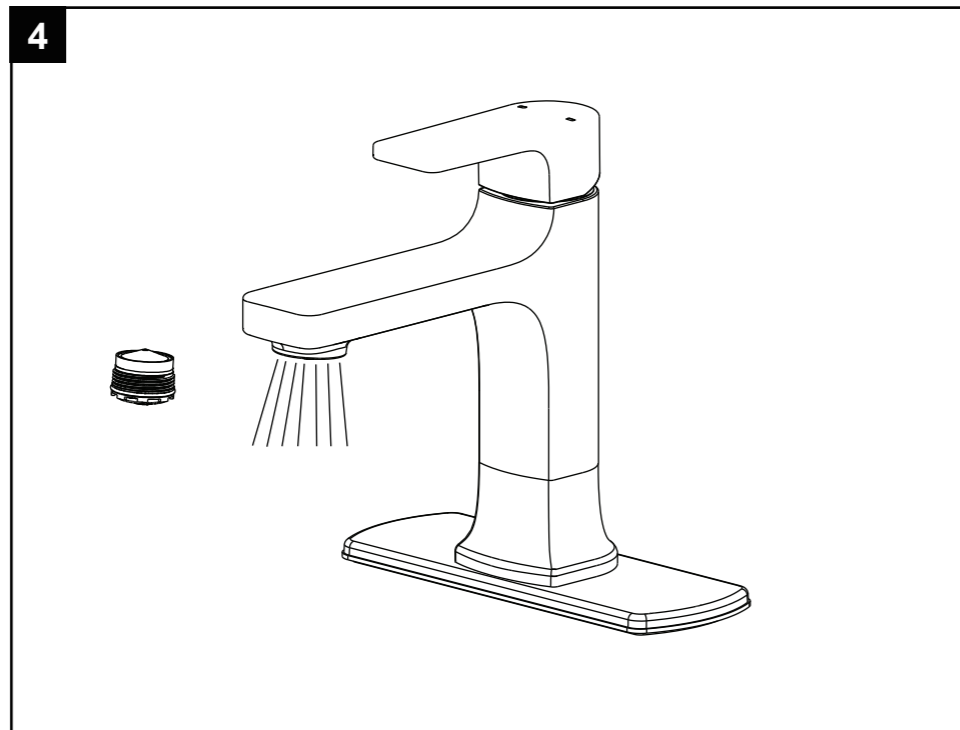

Lower the body assembly and the Base Assembly into the mounting hole.

Install the faucet through the mounting hole.

Carefully tighten spout mounting hardware to secure faucet.

Connect the water supply lines to the hot and cold angle stops.

Remove aerator with coin and flush out debris. Reinstall aerator.

No.	Description	Part No.
1	Allen Key and Hole Cover	5Q0M0143PL
2	Dome	5L0P0277CP
3	Nut	5T0C0171NT
4	Cartridge	5D8005200PL0
5	Aerator Assembly	5E0003800PL0
6	Base Plate Assembly	XXXXXXX
7	Washer	622094122
8	Cover	5T2000900CZ0
9	Nut	5T1C0124NT
10	Screws	5T0003500ZZ0