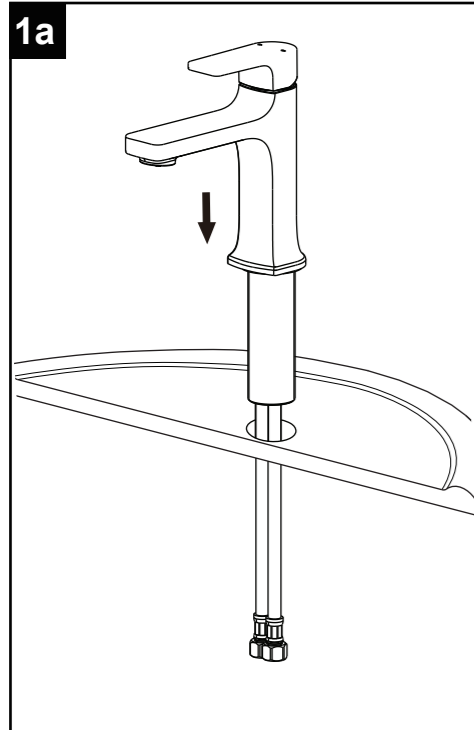

### **SAFETY TIPS**

- If you use soldering for the installation of the faucet, the seats, cartridges and washers will have to be removed before using flame. Otherwise, warranty will be void on those parts.
- Cover your drain to avoid losing parts.
- 0°C~55°C.

Lower the body assembly and the Base Assembly into the mounting hole.

Install the faucet through the mounting hole.

Carefully tighten spout mounting hardware to secure faucet.

Connect the water supply lines to the hot and cold angle stops.