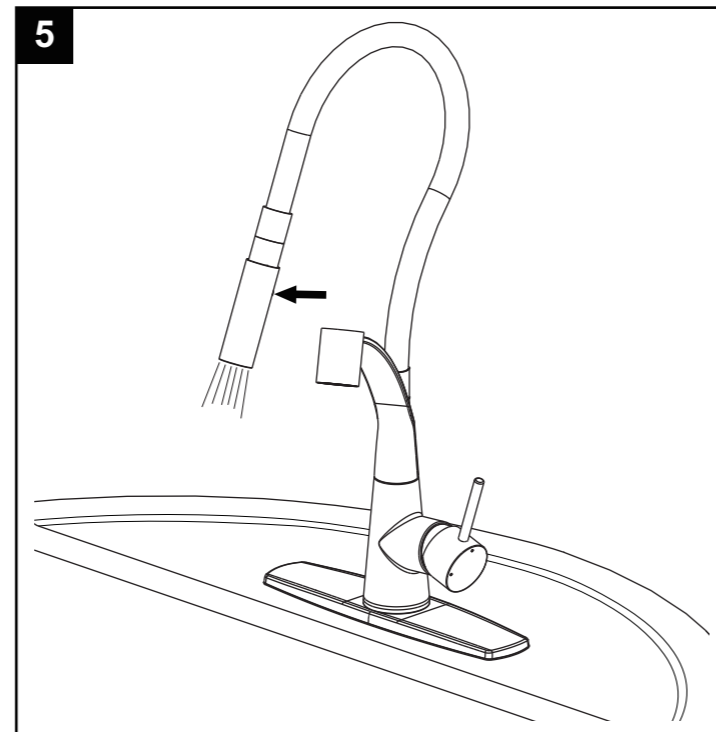

### **CONSEJOS DE SEGURIDAD**

- En el caso de utilizar soldadura para instalar el grifo, remueva los asientos, cartuchos y arandelas antes de usar la llama. De lo contrario, se anulará la garantía para esos componentes.
- Tape la boca del desagüe para prevenir la pérdida de piezas pequeñas.
- 0°C~55°C.

Place deck plate assembly onto the faucet.

Carefully tighten spout mounting hardware to secure faucet.

Connect the water supply lines to the hot and cold angle stops.

Turn on the handle to check the operation. This position is for stream function.

Press the spray head button into the other position as shown by the arrow to check for the operation. This position is for the spray function.

NO.	Description	Part No.
1	Hose	5G0032400CP/AP/HBW0
2	Check Valve	5D8013000PL0
3	Hose Guide	5L0145200PL0
4	Spray Head	5F0013600CP/AP/HBW0
5	Bush	5L0145100PL0
6	Washer	5I014142PL
7	Deckplate assembly	XXXXXX
8	Washer	5R4021400PL0
9	Washer	5T2005200NT0
10	Guide	53001413PL
11	Nut	5T1F034602NT0
12	Screws	5T0F0001NT
13	Base of the cartridge	5N0083800NT1
14	Cartridge	5D0M0022PL
15	Bonnet	5T1A0003AL
16	Cap	5L0P0506CP/AP/HBW
17	Handle assembly	XXXXXX