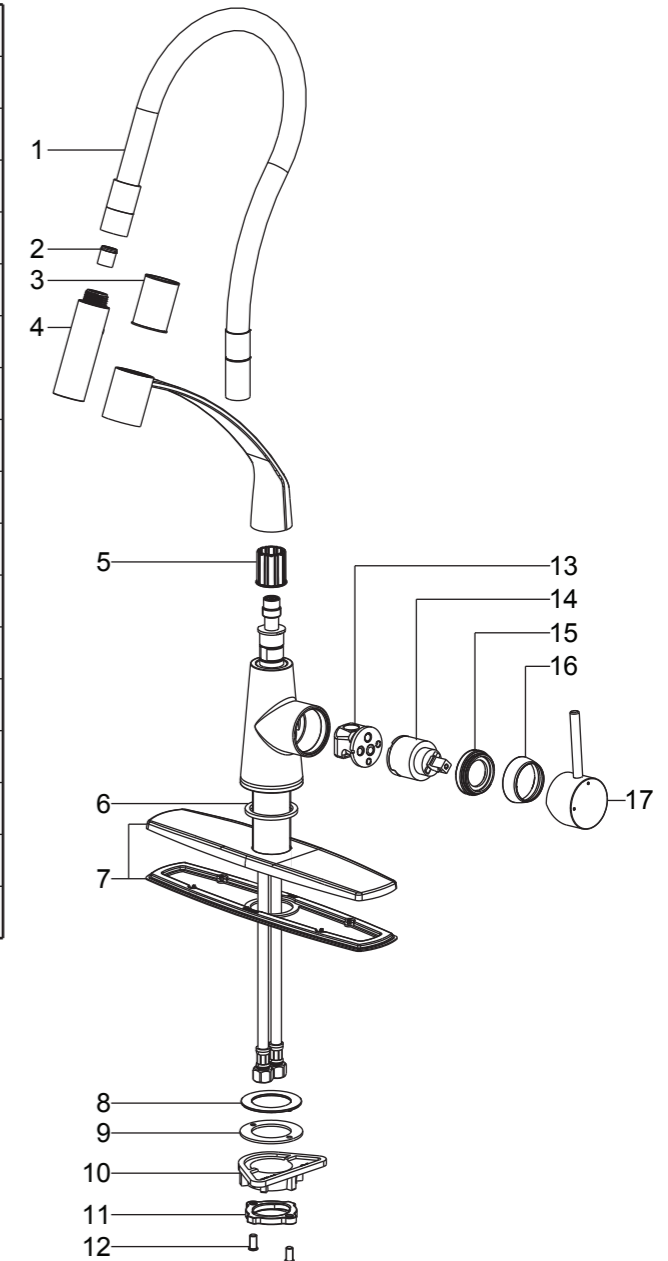

Place deck plate assembly onto the faucet.

Carefully tighten spout mounting hardware to secure faucet.

Connect the water supply lines to the hot and cold angle stops.

Turn on the handle to check the operation. This position is for stream function.

Press the spray head button into the other position as shown by the arrow to check for the operation. This position is for the spray function.

NO.	Description	Part No.
1	Hose	5G0032400CP/AP/HBW0
2	Check Valve	5D8013000PL0
3	Hose Guide	5L0145200PL0
4	Spray Head	5F0013600CP/AP/HBW0
5	Bush	5L0145100PL0
6	Washer	5I014142PL
7	Deckplate assembly	XXXXXX
8	Washer	5R4021400PL0
9	Washer	5T2005200NT0
10	Guide	53001413PL
11	Nut	5T1F034602NT0
12	Screws	5T0F0001NT
13	Base of the cartridge	5N0083800NT1
14	Cartridge	5D0M0022PL
15	Bonnet	5T1A0003AL
16	Cap	5L0P0506CP/AP/HBW
17	Handle assembly	XXXXXX