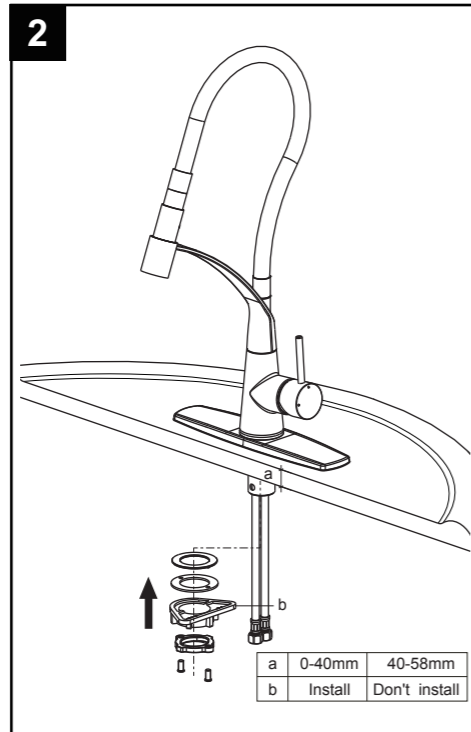

### **CONSIGNES DE SÉCURITÉ**

- Si vous posez le robinet par brasage, il est essentiel de retirer les sièges, les cartouches et les rondelles avant d'appliquer la flamme, faute de quoi la garantie sur ces pièces sera annulée.
- Couvrez le drain pour ne pas perdre des pièces.
- 0°C~55°C.

Place deck plate assembly onto the faucet.

Carefully tighten spout mounting hardware to secure faucet.

Connect the water supply lines to the hot and cold angle stops.

Turn on the handle to check the operation. This position is for stream function.

Press the spray head button into the other position as shown by the arrow to check for the operation. This position is for the spray function.

NO.	Description	Part No.
1	Hose	5G0032400CP/AP/HBW0
2	Check Valve	5D8013000PL0
3	Hose Guide	5L0145200PL0
4	Spray Head	5F0013600CP/AP/HBW0
5	Bush	5L0145100PL0
6	Washer	5I014142PL
7	Deckplate assembly	XXXXXX
8	Washer	5R4021400PL0
9	Washer	5T2005200NT0
10	Guide	53001413PL
11	Nut	5T1F034602NT0
12	Screws	5T0F0001NT
13	Base of the cartridge	5N0083800NT1
14	Cartridge	5D0M0022PL
15	Bonnet	5T1A0003AL
16	Cap	5L0P0506CP/AP/HBW
17	Handle assembly	XXXXXX