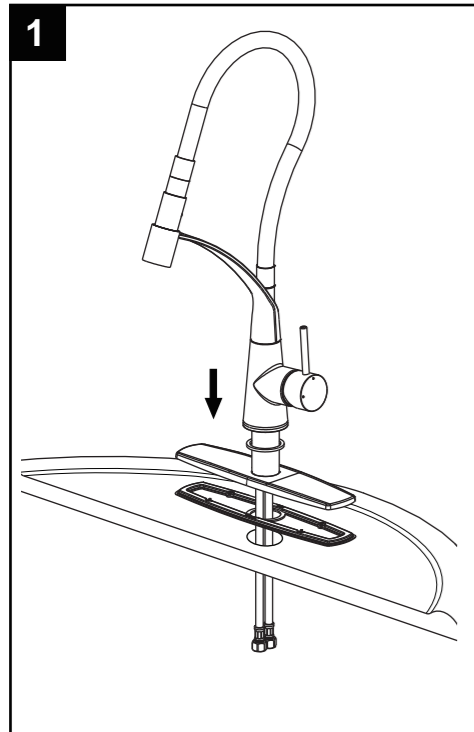

### **SAFETY TIPS**

- If you use soldering for the installation of the faucet, the seats, cartridges and washers will have to be removed before using flame. Otherwise, warranty will be void on those parts.
- Cover your drain to avoid losing parts.
- 0°C~55°C.

Place deck plate assembly onto the faucet.

Carefully tighten spout mounting hardware to secure faucet.

Connect the water supply lines to the hot and cold angle stops.

Turn on the handle to check the operation. This position is for stream function.