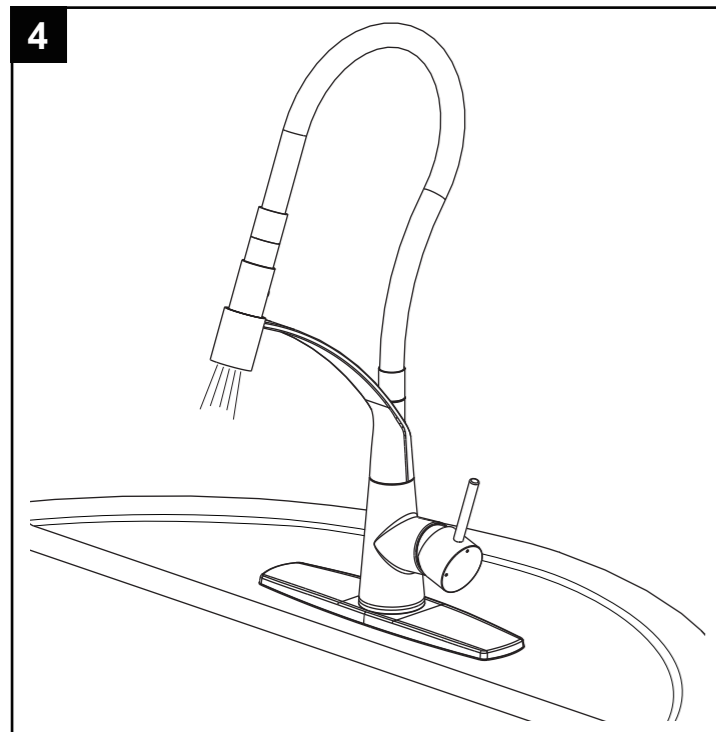

### **CONSEJOS DE SEGURIDAD**

- En el caso de utilizar soldadura para instalar el grifo, remueva los asientos, cartuchos y arandelas antes de usar la llama. De lo contrario, se anulará la garantía para esos componentes.
- Tape la boca del desagüe para prevenir la pérdida de piezas pequeñas.
- 0°C~55°C.

Place deck plate assembly onto the faucet.

Carefully tighten spout mounting hardware to secure faucet.

Connect the water supply lines to the hot and cold angle stops.

Turn on the handle to check the operation. This position is for stream function.

Press the spray head button into the other position as shown by the arrow to check for the operation. This position is for the spray function.

NO.	Description	Part No.
1	Hose	5G0032400CP/AP/HBW0
2	Check Valve	5D8013000PL0
3	Hose Guide	5L0145200PL0
4	Spray Head	5F0013600CP/AP/HBW0
5	Bush	5L0145100PL0
6	Washer	5I014142PL
7	Deckplate assembly	XXXXXX
8	Washer	5R4021400PL0
9	Washer	5T2005200NT0
10	Guide	53001413PL
11	Nut	5T1F034602NT0
12	Screws	5T0F0001NT
13	Base of the cartridge	5N0083800NT1
14	Cartridge	5D0M0022PL
15	Bonnet	5T1A0003AL
16	Cap	5L0P0506CP/AP/HBW
17	Handle assembly	XXXXXX