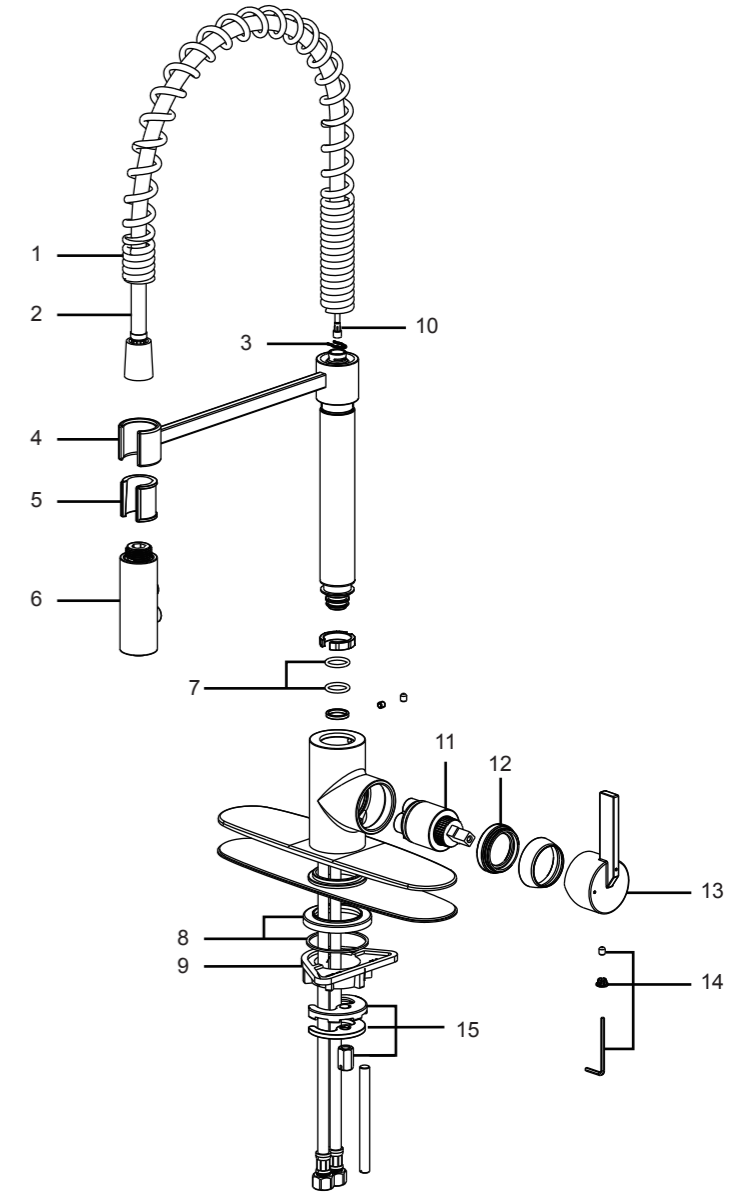

**1a**

Install the base and the washer.

**1b**

Install the 8" base and desk plate.

**2**

Put the faucet into the mounting hole, and fixed with the fixed assembly.

**3**

Install the water inlet hoses and tighten with the wrench.

**4**

Turn on the handle and press the spray head button into the position shown by the arrow to check the operation. This position is for stream function.

**5**

Press the spray head button into the other position as shown by the arrow to check the operation. This position is for the spray function.

NO.	Description	Part No.
1	Spring	5T3005600CC/AP/HA/HBW0
2	Hose	5G0024900CP/AP/HA /HBW0
3	Clamping Ring	5M0004500NT0
4	Hand Shower Holder	5N0042800CP/AP/HA/HBW0
5	Retainer Clip	5L0091900PL0
6	Spray Head	5F0007700CP/AP/HA/HBW0
7	O-RING	52008306PL
8	Flange	9Q171400CP
9	Mounting Assembly	53001413PL
10	Flow-Limiting Valve	5X0P0086PL
11	Cartridge	5D0004300PL0
12	Nut	5T1A0003AL
13	Handle	5C0064900CP/AP/HA/HBW0A1
14	Plug & Set-screw	5Y0167400CP0
15	Mounting Hardware	5Q0M0207NT