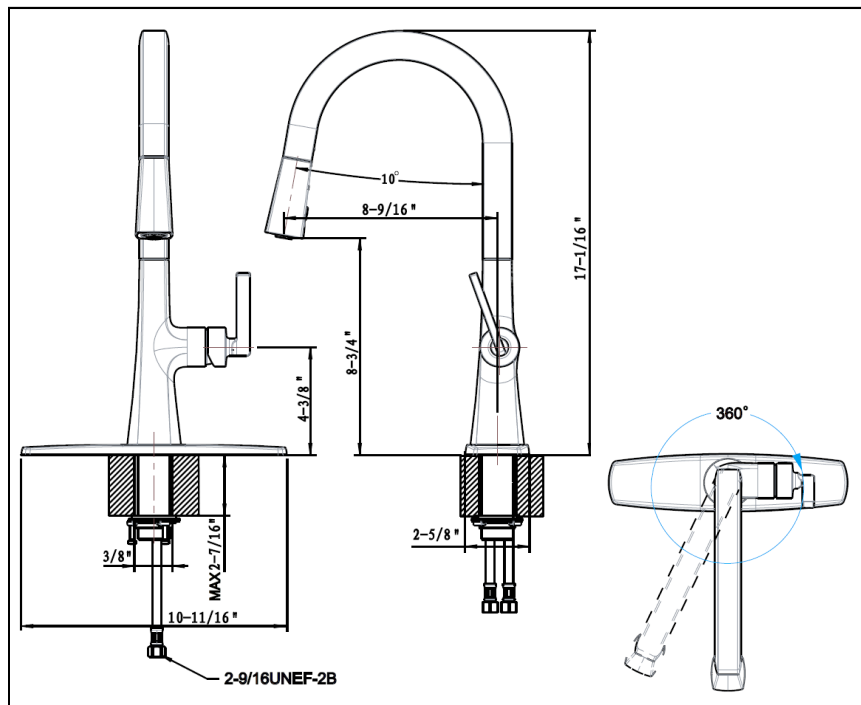

Kitchen Faucet

- **Ardua Collection**
- **Pull-down Kitchen Faucet**
- **1 Hole or 3 Hole Installation**

STANDARD SPECIFICATIONS

- Low lead brass body
- Zinc handle
- 25mm ceramic cartridge
- Optional Deckplate Included
- Stainless steel braided inlet hose with female 3/8" compression fitting
- Flow Rate: 1.8 gpm Max @ 60psi

COMPLIES WITH

- NSF 61-9
- ASME A112.18.1
- CSA B125.1
- IAPMO/UPC/cUPC
- AB1953

tel. 888-OK-ULTRA (658-5872) • fax. 949-225-6099 • <http://www.ultrafaucets.com>

This specification is provided for reference only. Ultra Faucets reserves the right to modify specifications and materials without notice or obligation.