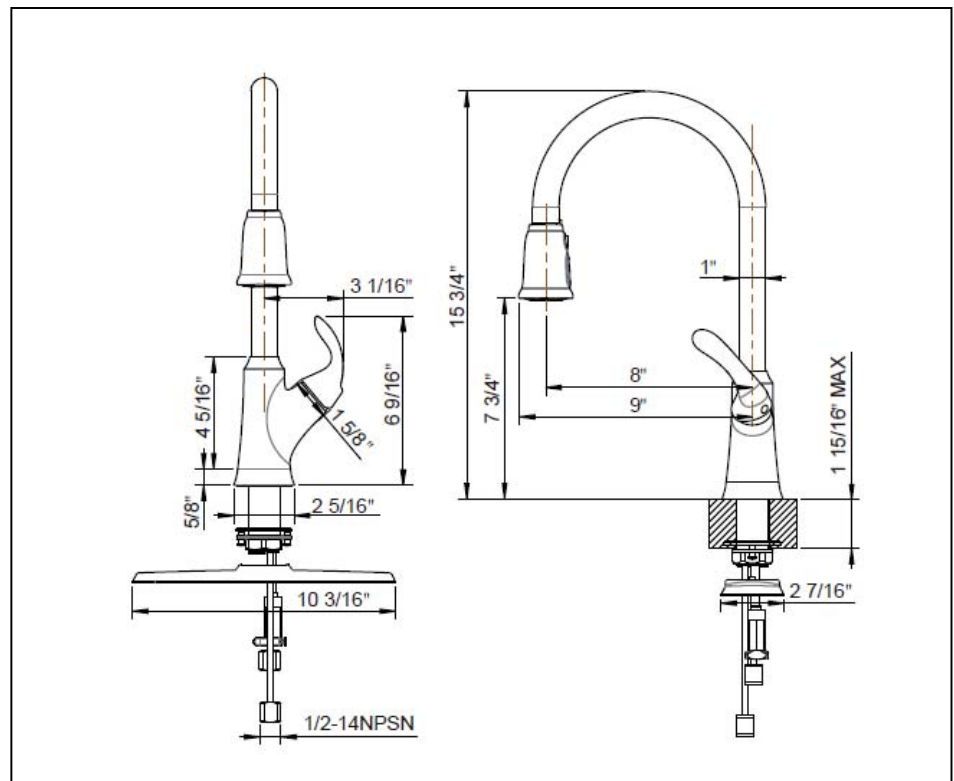

KITCHEN FAUCET

- **STILETTO Collection**
- **Single-Handle Kitchen Faucet with Pull-Down Spray**
- **Single or Three-Hole Installation**

STANDARD SPECIFICATIONS

- Zinc body & brass spout & zinc handle
- 25mm Ceramic Cartridge
- 1/2"-14 NPSM male inlet connections
- Quick connecting spray head hose
- Neoperl aerator
- 2-function spray head
- Flow Rate: 1.8gpm @ 60psi

FINISHES INCLUDE

- Chrome (UF15000)
- PVD Brushed Nickel (UF15003)
- Oil Rubbed Bronze (UF15005)

WARRANTY

- Limited lifetime warranty on workmanship and materials to the original purchaser

COMPLIES WITH

- NSF 61-9
- ASME A112.18.1
- CSA B125.1
- IAPMO/UPC/cUPC
- AB1953
- ADA

tel. 888-OK-ULTRA (658-5872) • fax. 949-252-9989 • <http://www.ultrafaucets.com>

This specification is provided for reference only. Ultra Faucets reserves the right to modify specifications and materials without notice or obligation.