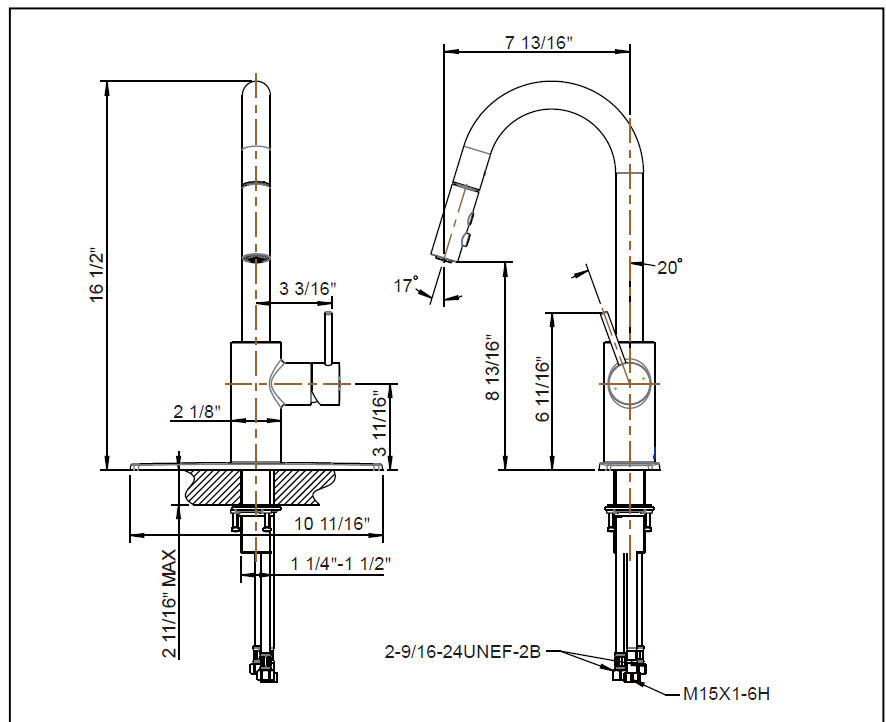

KITCHEN FAUCET

- **EURO Collection**
- **Pull-down kitchen faucet**
- **1 or 3-Hole Installation**

STANDARD SPECIFICATIONS

- Zinc body
- Zinc handle
- 35mm ceramic cartridge
- Flexible stainless steel inlet hoses with female 3/8" compression fitting
- 2- function spray head
- Flow Rate: 1.8gpm @ 60psi

FINISHES INCLUDE

- Chrome (UF14900)
- Brushed Nickel (UF14903)
- Oil Rubbed Bronze (UF14905)
- Matte Black (UF14907)

WARRANTY

- Limited lifetime warranty on workmanship and materials to the original purchaser

COMPLIES WITH

- NSF 61-9
- ASME A112.18.1
- CSA B125.1
- IAPMO/UPC/cUPC
- AB1953
- ADA

tel. 888-OK-ULTRA (658-5872) • fax. 949-252-9989 • <http://www.ultrafaucets.com>

This specification is provided for reference only. Ultra Faucets reserves the right to modify specifications and materials without notice or obligation.