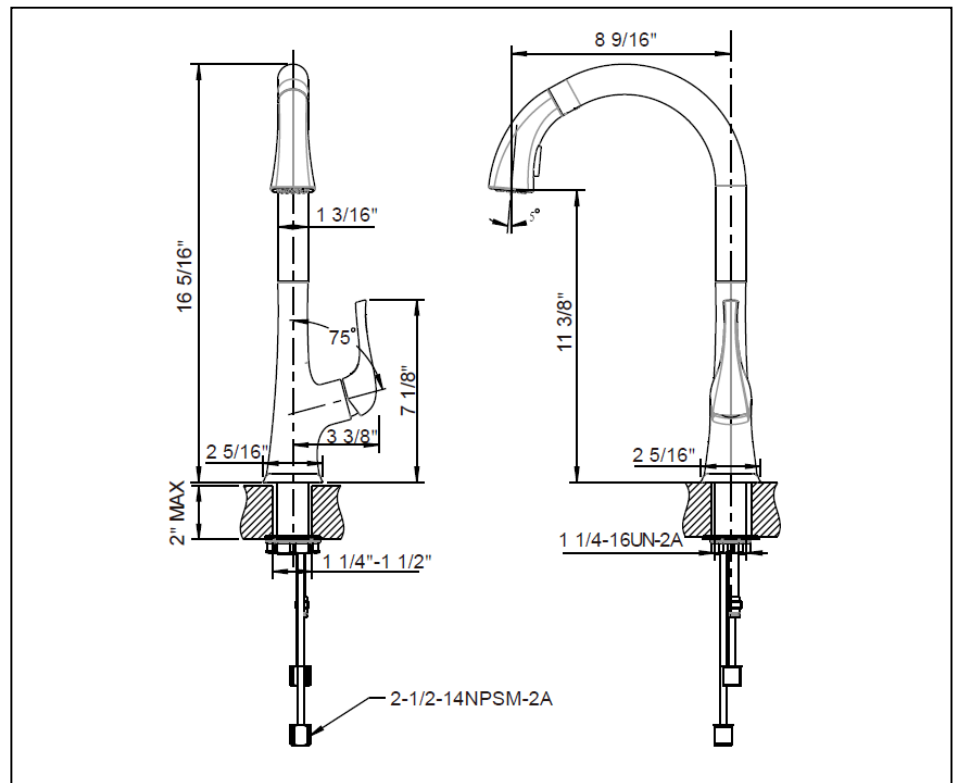

KITCHEN FAUCET

- **QUEST Collection**
- **Pull-down Kitchen Faucet**
- **Single-Hole Installation**

STANDARD SPECIFICATIONS

- Low-lead brass spout
- Zinc handle
- 25mm Ceramic Cartridge
- 2-function spray head
- Copper tube inlets with 1/2"-14 NPSM Male inlet connections
- Flow Rate: 1.8gpm max @ 60psi

FINISHES INCLUDE

- Chrome (UF14000)
- PVD Brushed Nickel (UF14003)
- Oil Rubbed Bronze (UF14005)
- Matte Black (UF14007)

WARRANTY

- Limited lifetime warranty on workmanship and materials to the original purchaser

COMPLIES WITH

- NSF 61-9
- ASME A112.18.1
- CSA B125.1
- IAPMO/UPC/cUPC
- AB1953
- ADA

tel. 888-OK-ULTRA (658-5872) • fax. 949-252-9989 • <http://www.ultrafaucets.com>

This specification is provided for reference only. Ultra Faucets reserves the right to modify specifications and materials without notice or obligation.