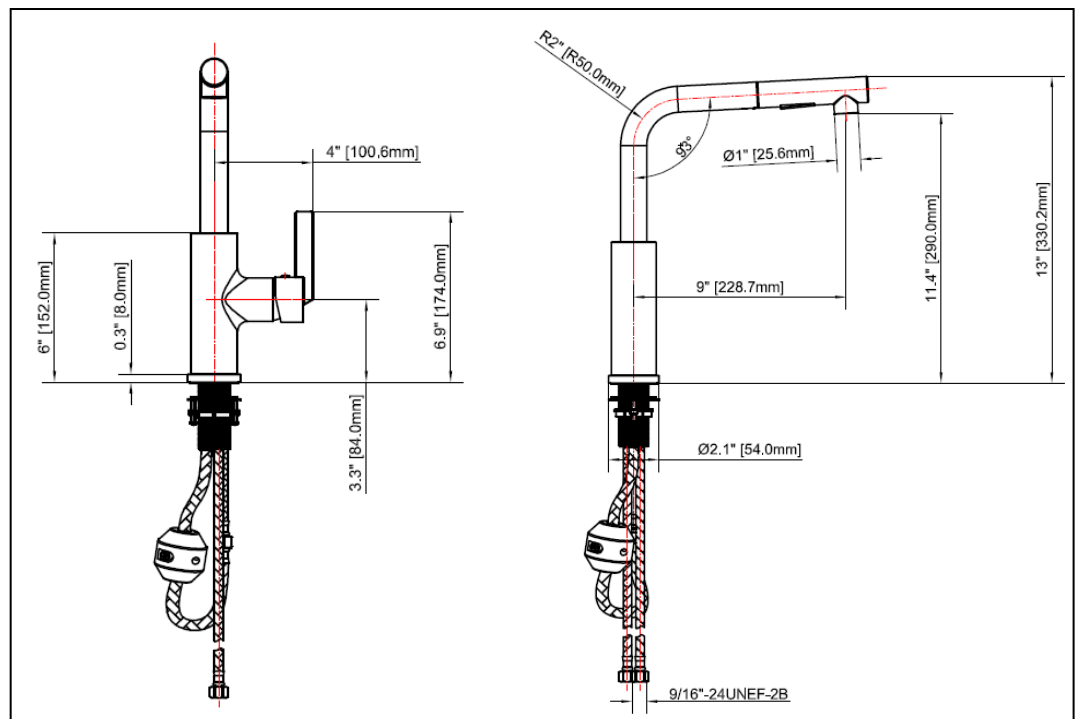

KITCHEN FAUCET

STANDARD SPECIFICATIONS

- Metal Lever Handle
- With Pull-Out shower head
- Single Hole Installation
- Drip-Free Ceramic Cartridge
- 1.8gpm Max at 60psi

FINISHES INCLUDE

- Chrome (UF13700)
- Brushed Nickel (UF13703)
- Oil Rubbed Bronze (UF13705)
- Matte Black (UF13707)

WARRANTY

- Limited lifetime warranty on workmanship and materials to the original purchaser

COMPLIES WITH

- NSF 61-9
- ASME A112.18.1
- CSA B125.1
- IAPMO/UPC/cUPC

tel. 888-OK-ULTRA (658-5872) • fax. 949-252-9989 • <http://www.ultrafaucets.com>

This specification is provided for reference only. Ultra Faucets reserves the right to modify specifications and materials without notice or obligation.