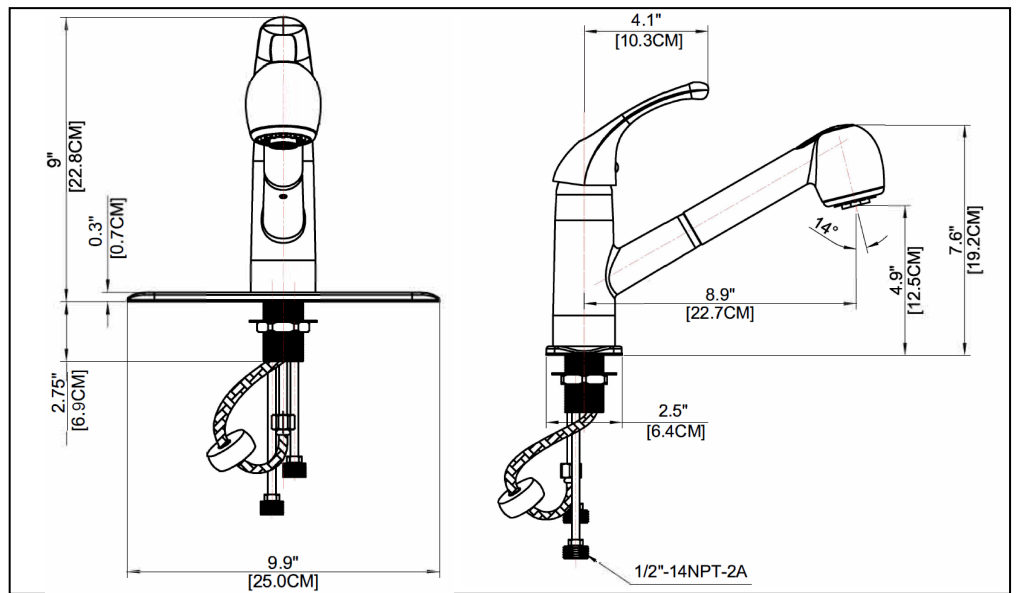

KITCHEN FAUCET

- **Single-Handle Kitchen Faucet with Pull-out Spray**
- **1 or 3-Hole Installation**

STANDARD SPECIFICATIONS

- 1 or 3-hole installation with optional deck-plate included
- Ceramic disc cartridge
- 2-function pull-out spray head
- Metal handle
- Copper tube inlet with 1/2" male NPSM connection
- 1.8gpm max @ 60psi

FINISHES INCLUDE

- Chrome (UF12000)
- Brushed Nickel (UF12003)
- Oil Rubbed Bronze (UF12005)

WARRANTY

- Limited lifetime warranty on workmanship and materials to the original purchaser

COMPLIES WITH

- NSF 61-9
- ASME A112.18.1
- CSA B125.1
- cUPC
- AB1953
- CEC

tel. 888-OK-ULTRA (658-5872) • fax. 949-252-9989 • <http://www.ultrafaucets.com>

This specification is provided for reference only. Ultra Faucets reserves the right to modify specifications and materials without notice or obligation.