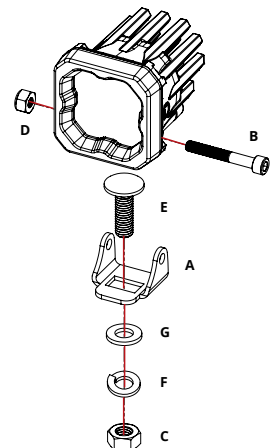

## Specifications

- Input Voltage: 9-16V
- Input Power: SSC1 Sport: 12.8 watts (Main Beam)  
SSC1 Sport: 0.3 watts (Backlight)  
SSC1 Pro: 19 watts (Main Beam)  
SSC1 Pro: 0.3 watts (Backlight)  
SSC1 SAE Fog: 19.2 watts (Main Beam)  
SSC1 SAE Fog: 0.3 watts (Backlight)
- Current Draw: SSC1 Sport: 1.0 amps @ 12.8V (Main Beam)  
SSC1 Sport: 0.024 amps @ 12.8V (Backlight)  
SSC1 Pro: 1.5 amps @ 12.8V (Main Beam)  
SSC1 Pro: 0.024 amps @ 12.8V (Backlight)  
SSC1 SAE Fog: 1.5 amps @ 12.8V (Main Beam)  
SSC1 SAE Fog: 25 amps @ 12.8V (Backlight)
- Operating Temperature: -40° to 185°F
- Weight: 0.7 lbs (single), 1.2 lbs (pair)

## Wiring

Connect the red wire to positive supply, and black wire to negative or common ground. Tap the blue wire for the backlight to your desired vehicle function.

**Please Note:** This auxiliary lamp draws high current, and requires adequately-sized wiring for safe operation. If you are not using a Diode Dynamics wire harness, use wire sized 18 AWG or larger. Please be mindful of current ratings and wire size, especially if splitting power signals to multiple pods, or using switches. Always use a fuse. If you have any questions, please feel free to contact us for assistance.

## Dimensions