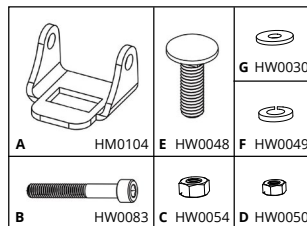

## Specifications

- Input Voltage: 9-16V
- Input Power: SSC1 Sport: 12.8 watts (Main Beam)  
SSC1 Sport: 0.3 watts (Backlight)  
SSC1 Pro: 19 watts (Main Beam)  
SSC1 Pro: 0.3 watts (Backlight)  
SSC1 SAE Fog: 19.2 watts (Main Beam)  
SSC1 SAE Fog: 0.3 watts (Backlight)
- Current Draw: SSC1 Sport: 1.0 amps @ 12.8V (Main Beam)  
SSC1 Sport: 0.024 amps @ 12.8V (Backlight)  
SSC1 Pro: 1.5 amps @ 12.8V (Main Beam)  
SSC1 Pro: 0.024 amps @ 12.8V (Backlight)  
SSC1 SAE Fog: 1.5 amps @ 12.8V (Main Beam)  
SSC1 SAE Fog: 25 amps @ 12.8V (Backlight)
- Operating Temperature: -40° to 185°F
- Weight: 0.7 lbs (single), 1.2 lbs (pair)

## Dimensions