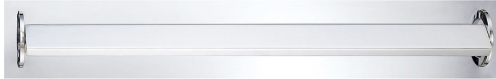

VIOLA, EXTRA LARGE LED VANITY

PRODUCT DETAILS

No.	:	31637-015
Product Color	:	CHROME
Product Material	:	METAL
Shade / Accent Colour	:	WHITE
Shade / Accent Material	:	ACRYLIC
Width	:	34"
Height	:	5"
Ext	:	3.5"
Weight	:	6.3lbs

LIGHT SOURCE DETAILS

Light Source Type	:	INTEGRATED LED
Input Voltage	:	120V
Bulb Voltage	:	120V
Total Wattage	:	36W
Delivered Lumens	:	1560lm
Kelvin	:	3000K
CRI	:	80+
Dimmable	:	Yes

OPTIONS AVAILABLE

ITEM NO.	FINISH	SHADE
31637-015	CHROME	WHITE

TECHNICAL DETAILS

Light Direction	:	Down
Canopy / Backplate Length	:	33"
Canopy / Backplate Height	:	0.75"
Canopy / Backplate Width	:	3.375"
Adjustable Lamp Head	:	No
Mounting	:	Up or Down
IP Rating	:	DRY
Location	:	DRY
Approval	:	