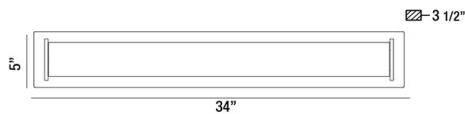

VIOLA, EXTRA LARGE LED VANITY

PRODUCT DETAILS

No.	:	31637-015
Product Color	:	CHROME
Product Material	:	METAL
Shade / Accent Colour	:	WHITE
Shade / Accent Material	:	ACRYLIC
Width	:	34"
Height	:	5"
Ext	:	3.5"
Weight	:	6.3lbs

LIGHT SOURCE DETAILS

Light Source Type	:	INTEGRATED LED
Input Voltage	:	120V
Bulb Voltage	:	120V
Total Wattage	:	36W
Delivered Lumens	:	1560lm
Kelvin	:	3000K
CRI	:	80+
Dimmable	:	Yes

OPTIONS AVAILABLE

ITEM NO.	FINISH	SHADE
31637-015	CHROME	WHITE

TECHNICAL DETAILS

Light Direction	:	Down
Canopy / Backplate Length	:	33"
Canopy / Backplate Height	:	0.75"
Canopy / Backplate Width	:	3.375"
Adjustable Lamp Head	:	No
Mounting	:	Up or Down
IP Rating	:	DRY
Location	:	DRY
Approval	:	